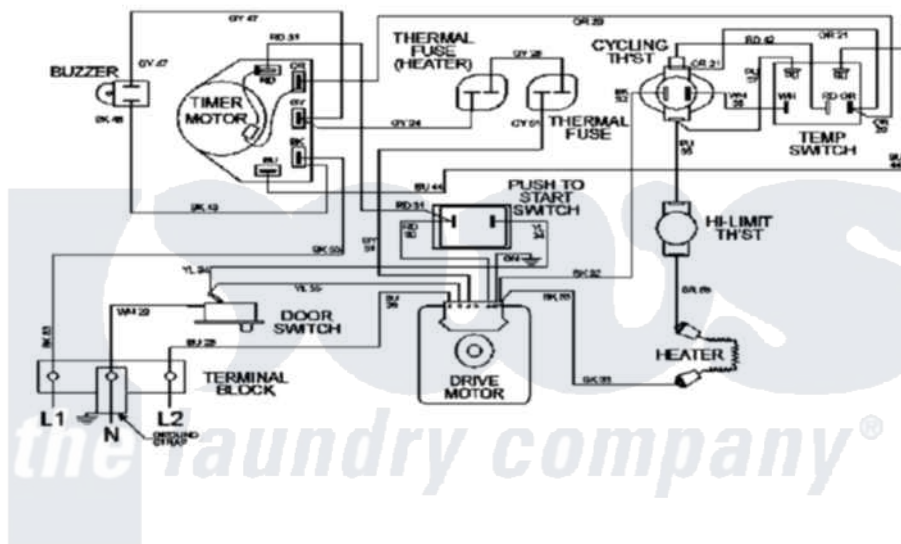

Maytag MDE2300AYW 08 - WIRING INFORMATION

[Maytag Residential Maytag MDE2300AYW Dryer Parts](#) Parts Diagram 08 - WIRING INFORMATION
 Click on the part number to view part

Item	Original Part Number	Replaced By	Status	Part Description
NI	15003037		Not Available	WIRING INFORMATION