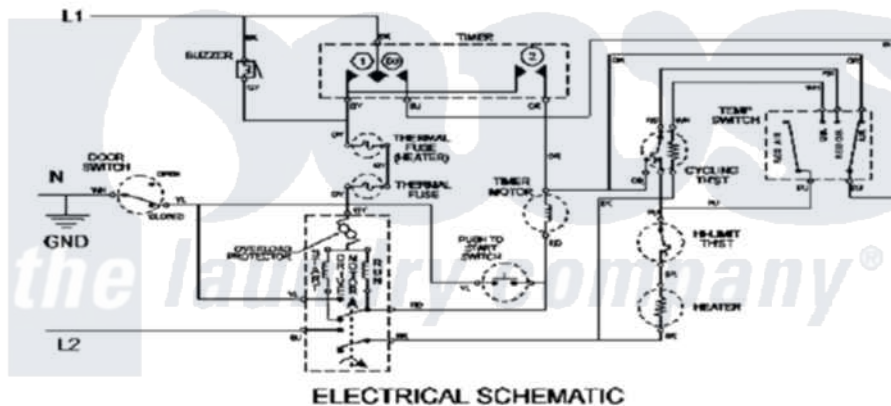

Maytag MDE2300AYW 08 - WIRING INFORMATION

[Maytag Residential Maytag MDE2300AYW Dryer Parts](#) Parts Diagram 08 - WIRING INFORMATION
 Click on the part number to view part

Item	Original Part Number	Replaced By	Status	Part Description
NI	15003037		Not Available	WIRING INFORMATION