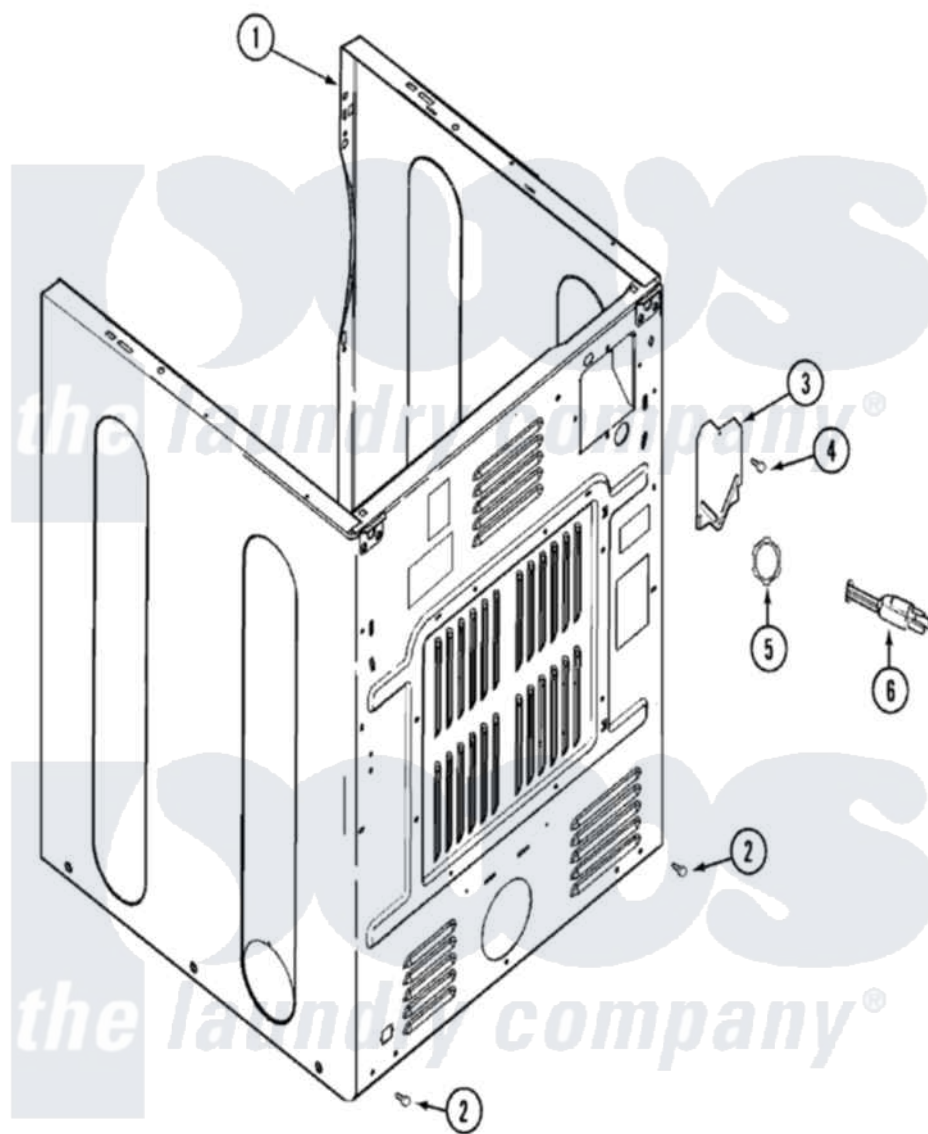

Maytag MDE2500AYW 02 - CABINET-REAR

Maytag Residential Maytag MDE2500AYW Dryer Parts Parts Diagram 02 - CABINET-REAR
 Click on the part number to view part

Item	Original Part Number	Replaced By	Status	Part Description
1	33002624			Cabinet, Assembly
"	33001897			Cabinet
"	22003643			CABINET ASSY. (WHT AS PK)
"	22003367	22004095		Hinge, Plastic
"	22001995			Screw Note: Screw, Tumbler Front And Shroud
2	22001995			Screw Note: Screw, Tumbler Front And Shroud
3	33001795			Cover, Terminal Block
4	22001995			Screw Note: Screw, Tumbler Front And Shroud