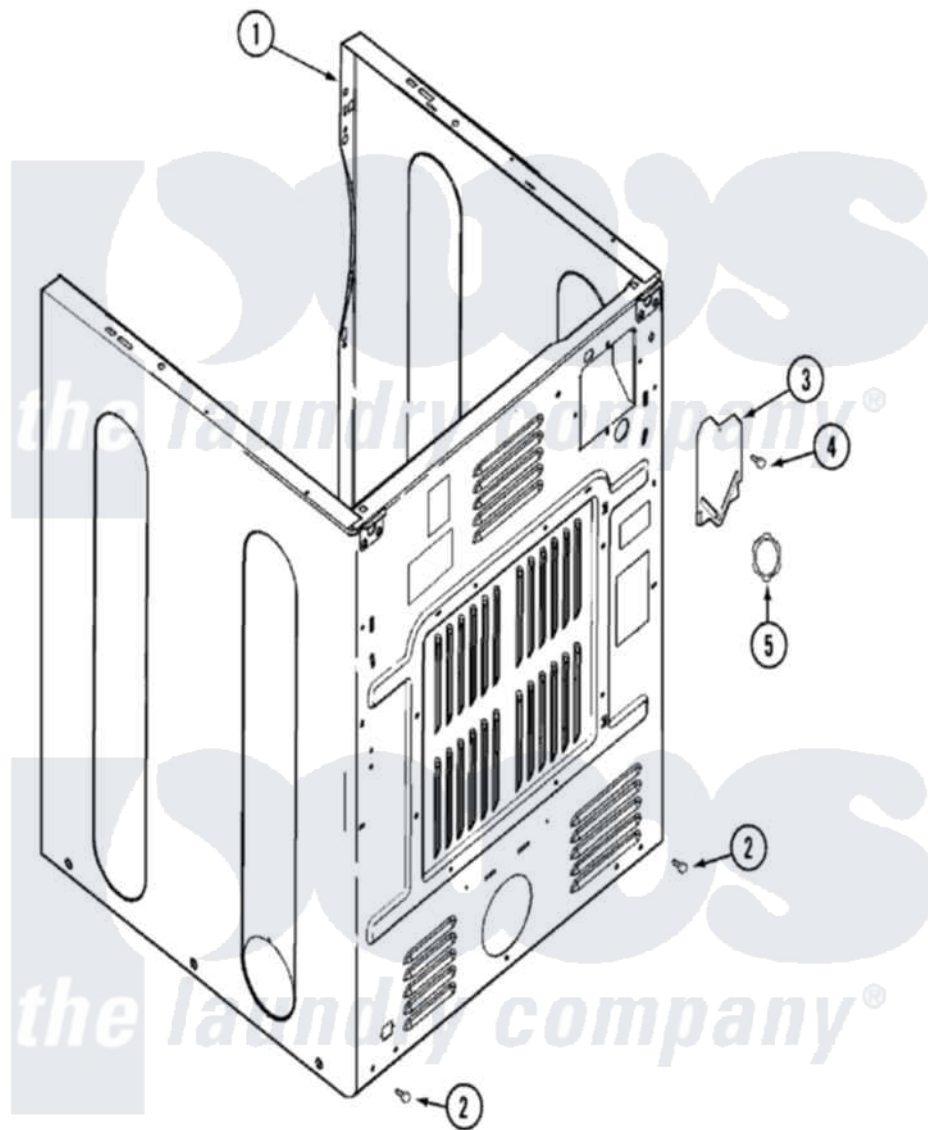

# Maytag MDE2600AYW 02 - CABINET-REAR

Maytag Residential Maytag MDE2600AYW Dryer Parts Parts Diagram 02 - CABINET-REAR  
 Click on the part number to view part

Item	Original Part Number	Replaced By	Status	Part Description
1	22003643			CABINET ASSY. (WHT AS PK)
"	22003367	<a href="#">22004095</a>		Hinge, Plastic
"	<a href="#">22001995</a>			Screw Note: Screw, Tumbler Front And Shroud
2	<a href="#">22001995</a>			Screw Note: Screw, Tumbler Front And Shroud
3	<a href="#">33001795</a>			Cover, Terminal Block
4	<a href="#">22001995</a>			Screw Note: Screw, Tumbler Front And Shroud