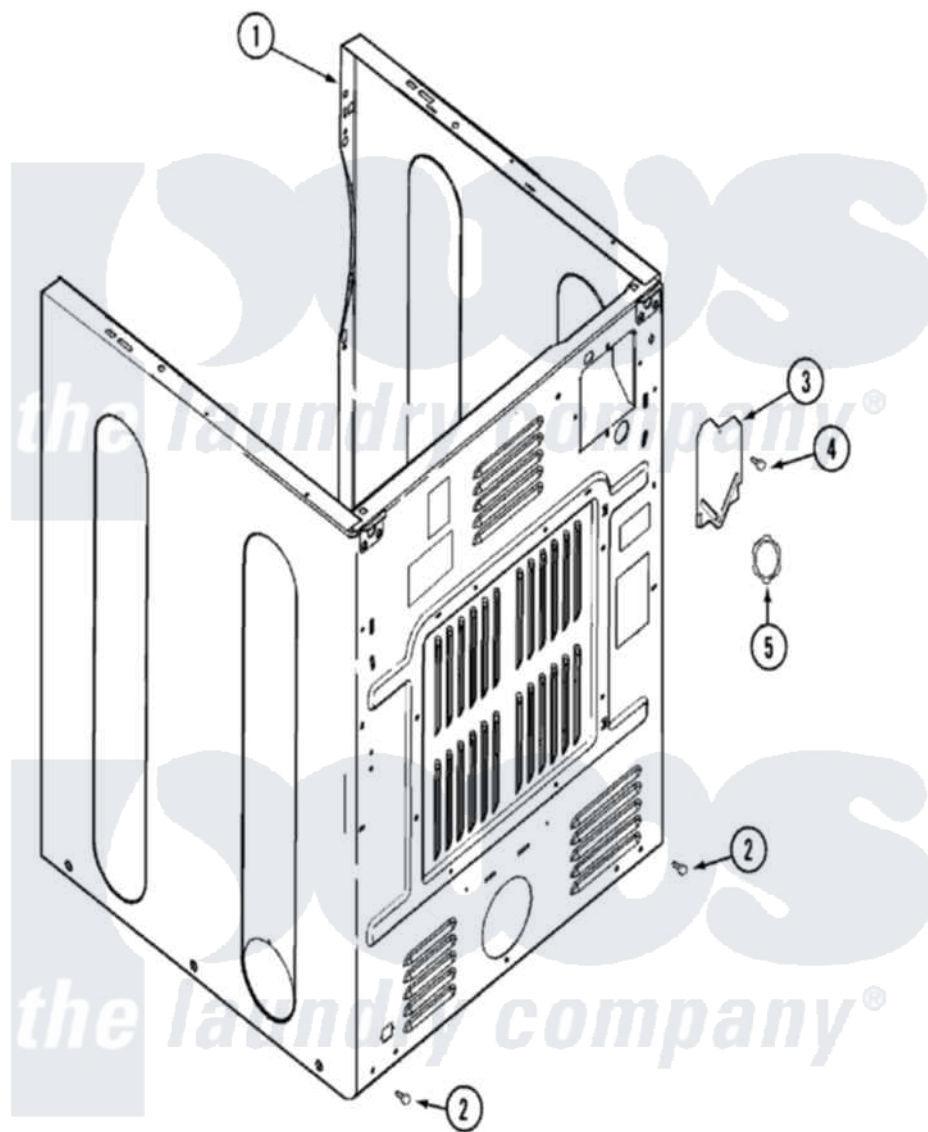

Maytag MDE2600AZW 02 - CABINET-REAR

Maytag Residential Maytag MDE2600AZW Dryer Parts Parts Diagram 02 - CABINET-REAR
 Click on the part number to view part

Item	Original Part Number	Replaced By	Status	Part Description
1	22003643			CABINET ASSY. (WHT AS PK)
"	22003367	22004095		Hinge, Plastic
"	22001995			Screw Note: Screw, Tumbler Front And Shroud
2	22001995			Screw Note: Screw, Tumbler Front And Shroud
3	33001795			Cover, Terminal Block
4	22001995			Screw Note: Screw, Tumbler Front And Shroud
5	33001425			Locknut, Eared For Canadian