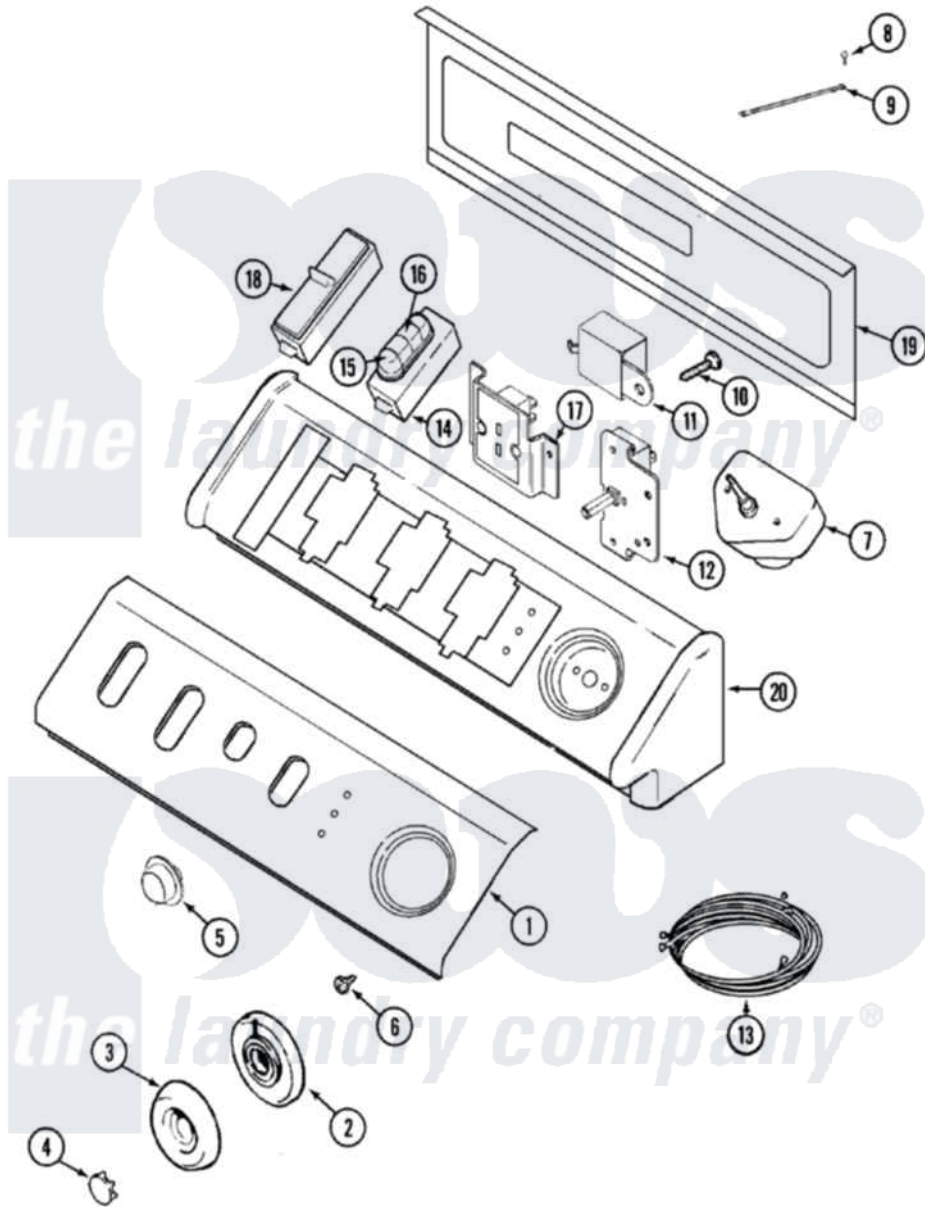

# Maytag MDE3000AZW 03 - CONTROL PANEL

Maytag [Residential Maytag MDE3000AZW Dryer Parts](#) Parts Diagram 03 - CONTROL PANEL  
 Click on the part number to view part

Item	Original Part Number	Replaced By	Status	Part Description
1	Y22002339	<a href="#">8534058</a>		Screw
"	<a href="#">33001857</a>			Panel, Control
2	<a href="#">33001621</a>			Skirt, Timer Dial
3	<a href="#">22001659</a>			Timer Knob - Grey
4	<a href="#">22001664</a>			Timer Knob Insert/Cap
5	33001619	<a href="#">37001071</a>		Button, Push-To-Start
6	33001690	<a href="#">90767</a>		Screw, 8A X 3/8 HeX Washer Head Tapping
7	<a href="#">33001730</a>			Timer
8	210186	<a href="#">3370225</a>		Screw
9	33001859		Not Available	WIRE, GROUND
10	33001860	<a href="#">W10116760</a>		Screw
11	<a href="#">33001848</a>			Signal, End Of Cycle
"	33001660	<a href="#">33001848</a>		Signal, End Of Cycle
12	33001861	<a href="#">33001618</a>		Switch- PU
13	33001888		Not Available	WIRE HARNESS, MAIN
"	<a href="#">33001863</a>			Wire Harness, Main

14	<a href="#">22001908</a>		Switch, Option
15	<a href="#">22001788</a>		Button, Switch
16	<a href="#">22001789</a>		Button, Switch
17	33001661	<a href="#">33002389</a>	Dryness Display Control Note: Display, Dryness
18	<a href="#">33001656</a>		Switch, Temp Note: Switch, Inf. Temp
19	33001806	Not Available	BACK, CONSOLE PANEL
"	216423	<a href="#">3370225</a>	Screw
20	22002285	Not Available	CONSOLE (WHT)
21	<a href="#">33001874</a>		Manual, Use And Care
"	33001875	Not Available	MANUAL, USE & CARE (FRENCH)