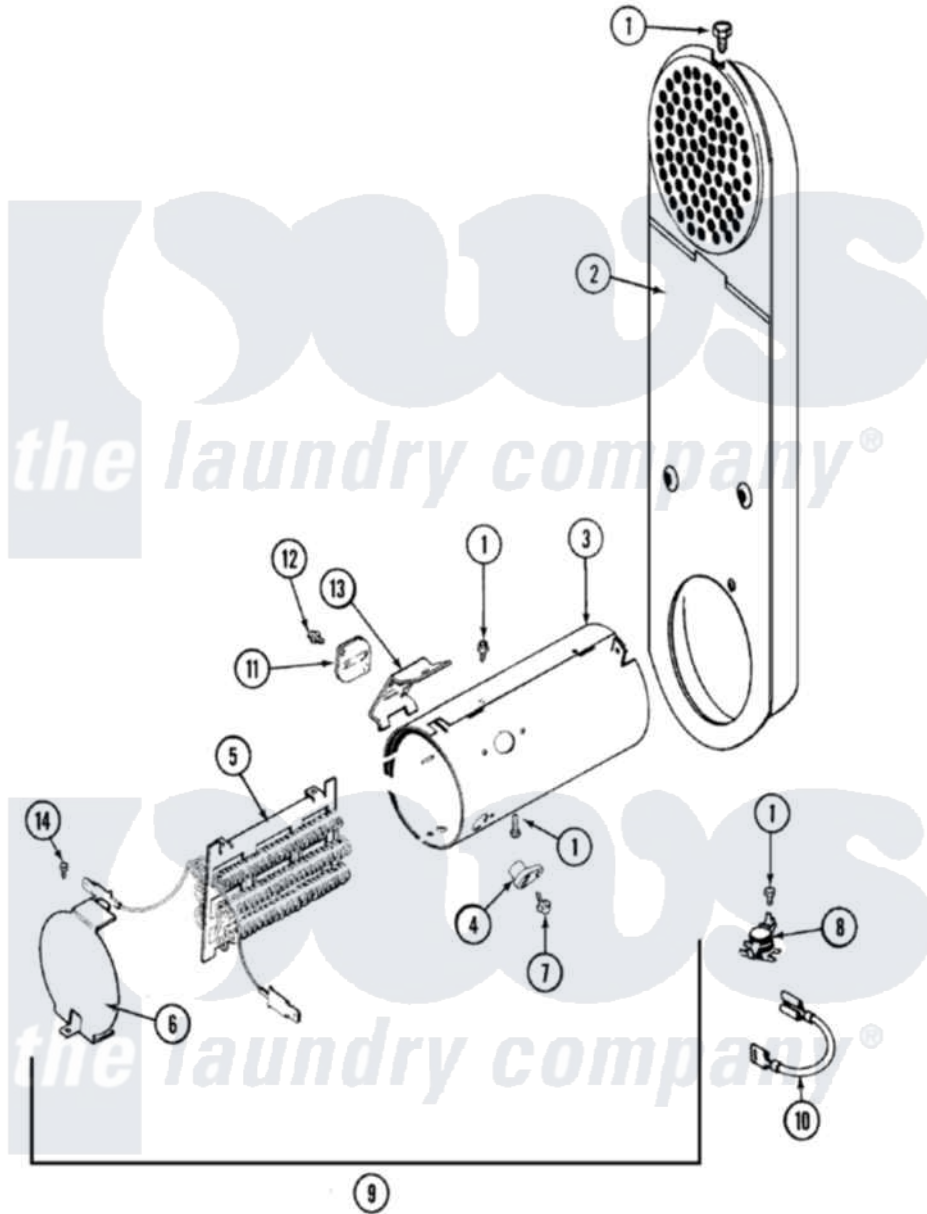

# Maytag MDE3000AZW 05 - HEATER

Maytag [Residential Maytag MDE3000AZW Dryer Parts](#) Parts Diagram 05 - HEATER  
 Click on the part number to view part

Item	Original Part Number	Replaced By	Status	Part Description
1	211294	<a href="#">90767</a>		Screw, 8A X 3/8 HeX Washer Head Tapping
2	33001803	<a href="#">33003038</a>		Assembly, Inlet Duct-Elec
3	<a href="#">314995</a>			Enclosure, Heater
4	<a href="#">314998</a>			Insulator, Terminal
5	307184	<a href="#">Y308612</a>		Heater Sub-Assembly
6	<a href="#">314999</a>			Shield, Radiant
7	314554		Not Available	SCREW
8	<a href="#">303396</a>			Thermostat, Hi-Limit
9	<a href="#">307178</a>			Heater Assembly
10	<a href="#">Y307173</a>			Wire, Jumper
11	<a href="#">307473</a>			Fuse, Thermal
12	33001860	<a href="#">W10116760</a>		Screw
13	<a href="#">315346</a>			Bracket, Thermal Fuse
14	Y308590	<a href="#">W10116795</a>		Heater
"	22001996	<a href="#">3370225</a>		Screw