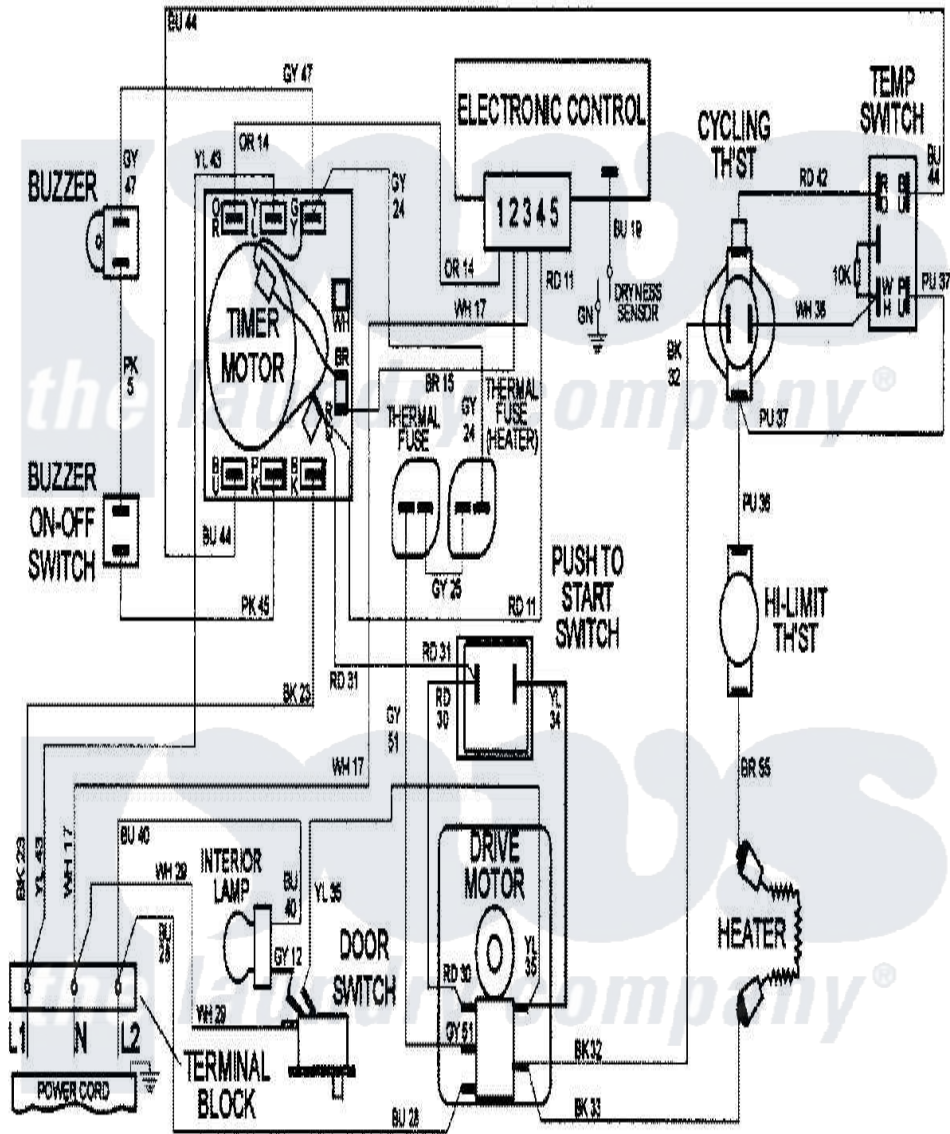

Maytag MDE3500AZW 08 - WIRING INFORMATION

Maytag [Residential Maytag MDE3500AZW Dryer Parts](#) Parts Diagram 08 - WIRING INFORMATION
 Click on the part number to view part

Item	Original Part Number	Replaced By	Status	Part Description
1	15002952		Not Available	WIRING INFORMATION, CANADA
NI	15002567		Not Available	WIRING INFORMATION