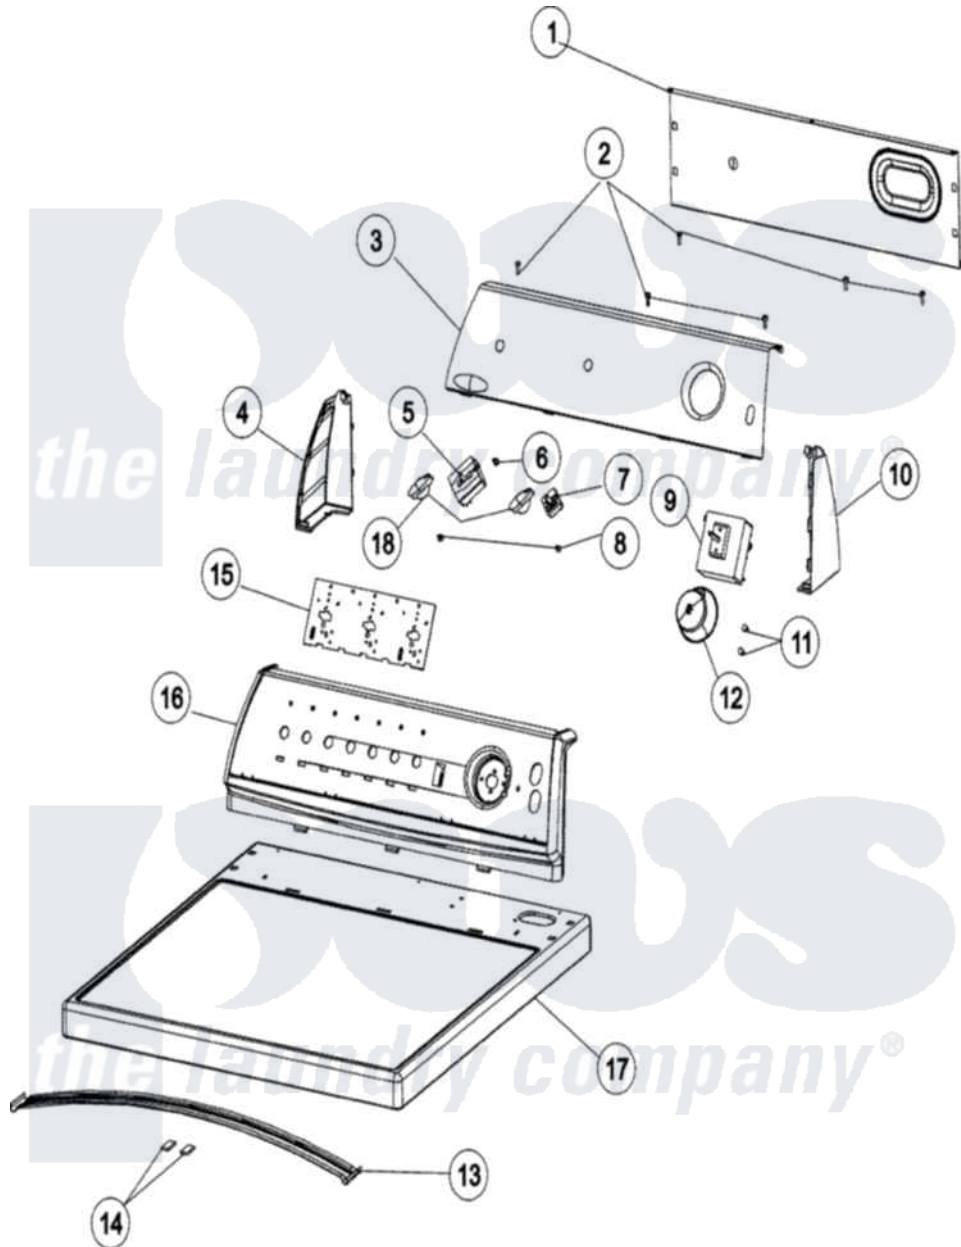

Maytag MDE3706AKW 03 - CONTROL PANEL & TOP

Maytag [Residential Maytag MDE3706AKW Dryer Parts](#) Parts Diagram 03 - CONTROL PANEL & TOP
 Click on the part number to view part

Item	Original Part Number	Replaced By	Status	Part Description
1	37001233			Shield, Backguard
2	21002224			Screw
3	37001214	37001210		Facia
4	21001519			Endcap
5	37001165			Switch, Temp - 4 Position
6	501086	90767		Screw, 8A X 3/8 HeX Washer Head Tapping
7	31001443			Switch, Two Pos Rotary
8	31260			Screw, No.8 X 3/8 Ind H
9	37001250			Timer, Export
10	21001523			Endcap
11	37001031	3370225		Screw
12	31001567			Knob/Skirt, Timer
13	500121	510189		Pad Felt
14	56486		Not Available	BRACE, TOP
15	21001603			Shield, Control
16	21001965			Frame, Control Panel, Support