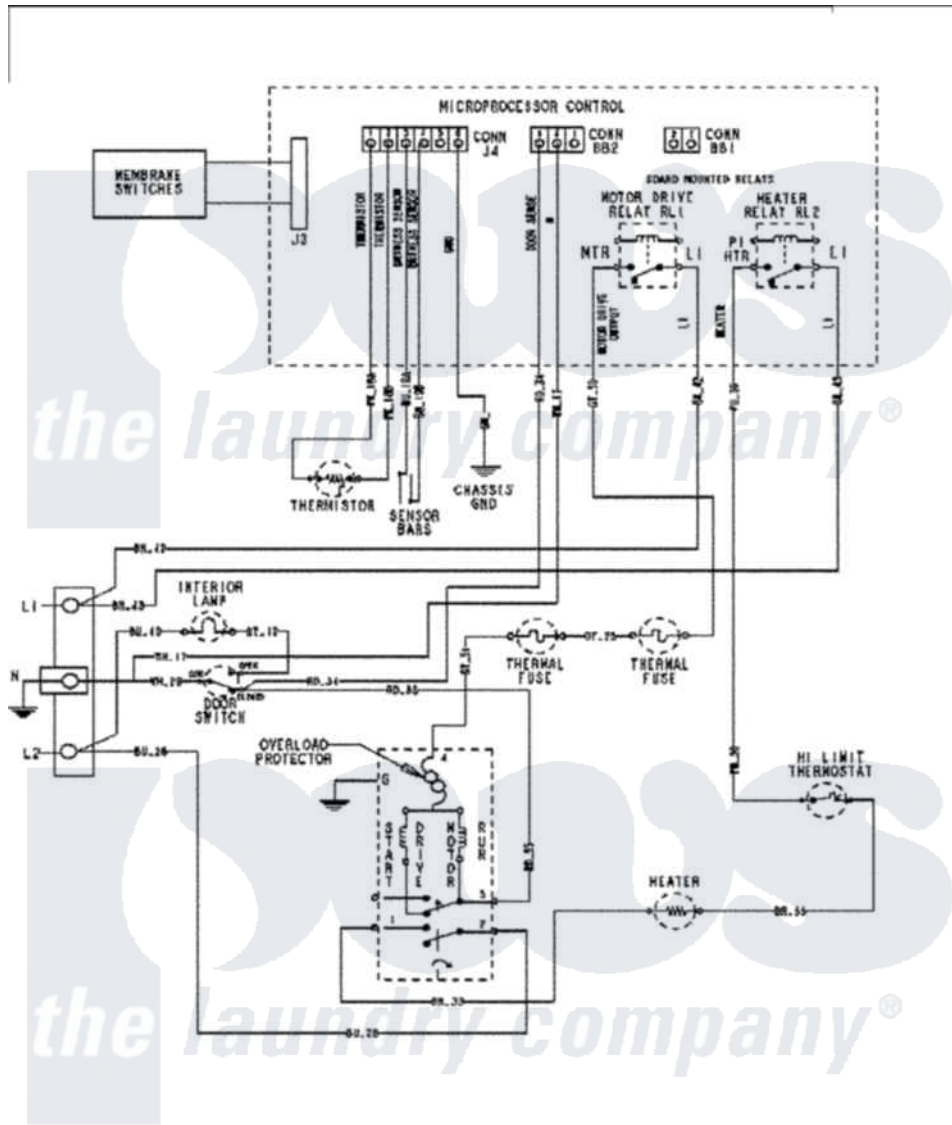

Maytag MDE5500AZW 10 - WIRING INFORMATION SERIES 62 AND LATER

Maytag Residential Maytag MDE5500AZW Dryer Parts Parts Diagram 10 - WIRING INFORMATION SERIES 62 AND LATER

[Click on the part number to view part](#)

Item	Original Part Number	Replaced By	Status	Part Description
NI	15003250		Not Available	WIRING INFORMATION