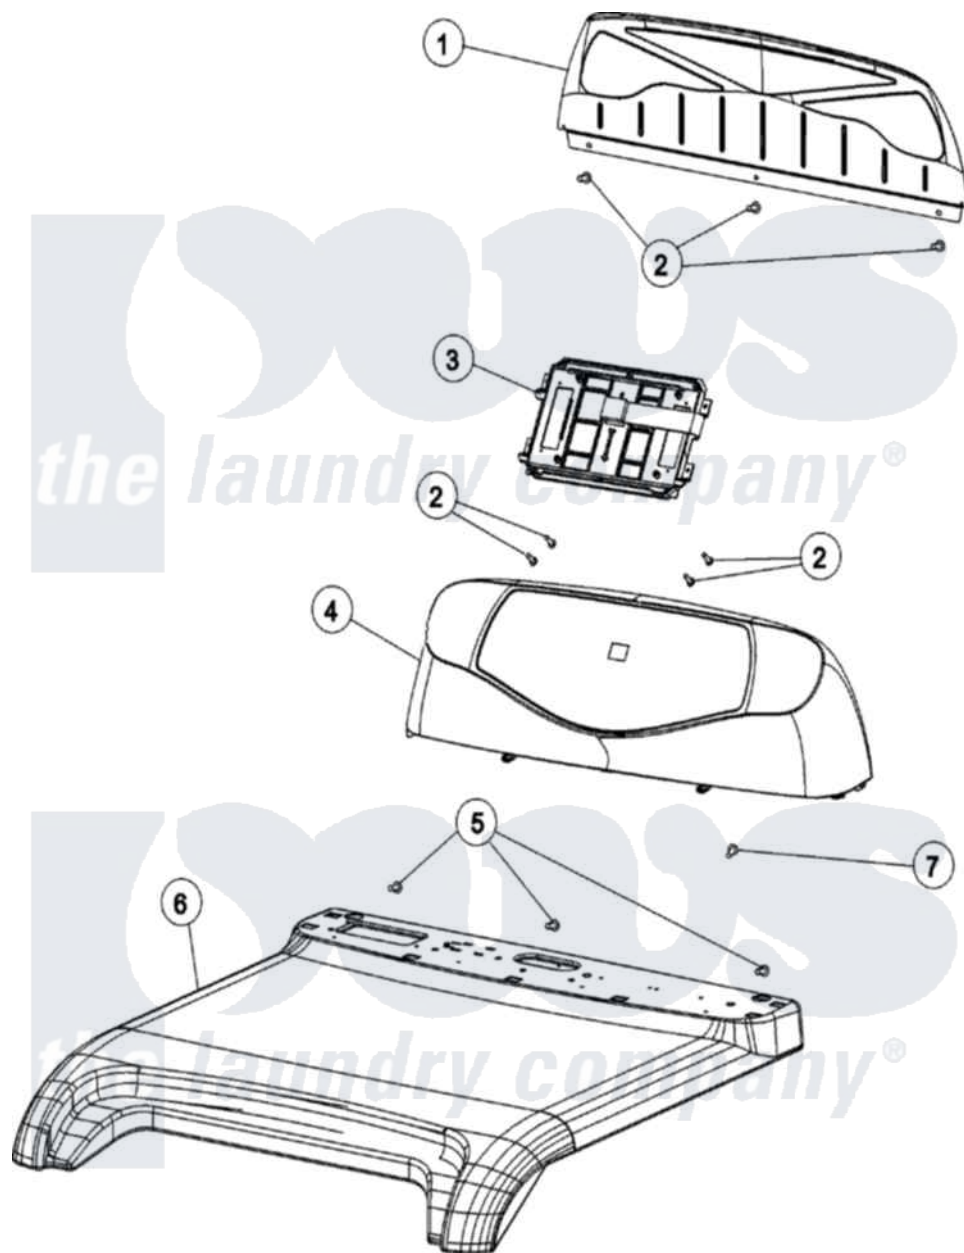

# Maytag MDE6800AZW 03 - CONTROL PANEL & TOP

Maytag [Residential Maytag MDE6800AZW Dryer Parts](#) Parts Diagram 03 - CONTROL PANEL & TOP  
 Click on the part number to view part

| Item | Original Part Number     | Replaced By              | Status | Part Description              |
|------|--------------------------|--------------------------|--------|-------------------------------|
| 1    | <a href="#">33002893</a> |                          |        | Console Back Panel            |
| 2    | <a href="#">25001021</a> |                          |        | Screw, No.8-16 Truss Head     |
| 3    | 33002918                 | <a href="#">33003028</a> |        | Board- Con                    |
| "    | 33002898                 | <a href="#">33003028</a> |        | Board- Con                    |
| 4    | <a href="#">33002896</a> |                          |        | Console/Membrane White Ap NTD |
| 5    | 22002925                 | <a href="#">3370225</a>  |        | Screw                         |
| 6    | <a href="#">33002884</a> |                          |        | Top Cover - As Pack T         |
| 7    | 22003817                 | <a href="#">3370225</a>  |        | Screw                         |