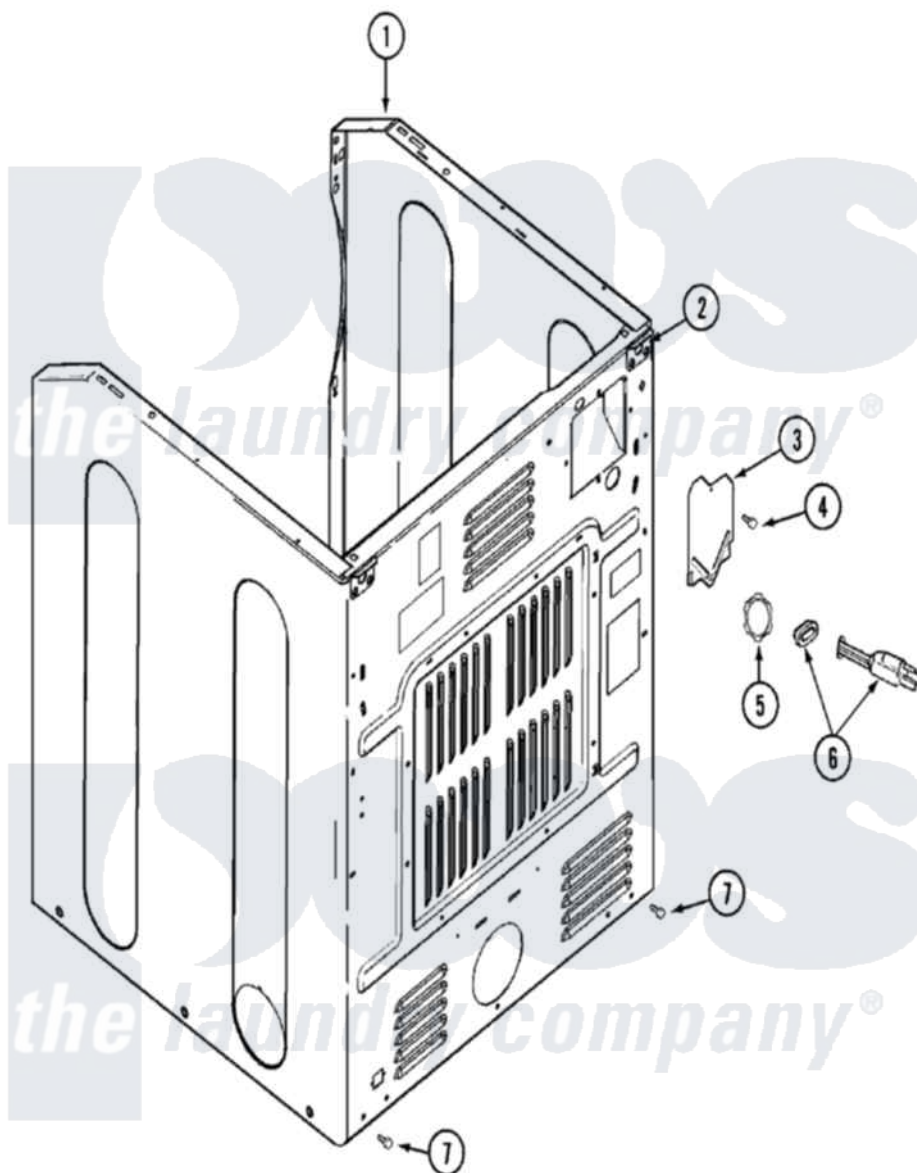

# Maytag MDE7057AZW 02 - CABINET-REAR

Maytag [Residential Maytag MDE7057AZW Dryer Parts](#) Parts Diagram 02 - CABINET-REAR  
 Click on the part number to view part

Item	Original Part Number	Replaced By	Status	Part Description
1	22002548	<a href="#">22003639</a>		Cabinet Assembly
2	33001827		Not Available	BRACKET, CABINET HINGE
3	<a href="#">33001795</a>			Cover, Terminal Block
4	<a href="#">22001995</a>			Screw Note: Screw, Tumbler Front And Shroud
5	<a href="#">33001425</a>			Locknut, Eared For Canadian
6	305168	<a href="#">33002916</a>		Power Cord, Canadian 240V
"	<a href="#">211881</a>			Grommet, Cord Part Not Used- Gas Models Only
7	<a href="#">22001995</a>			Screw Note: Screw, Tumbler Front And Shroud