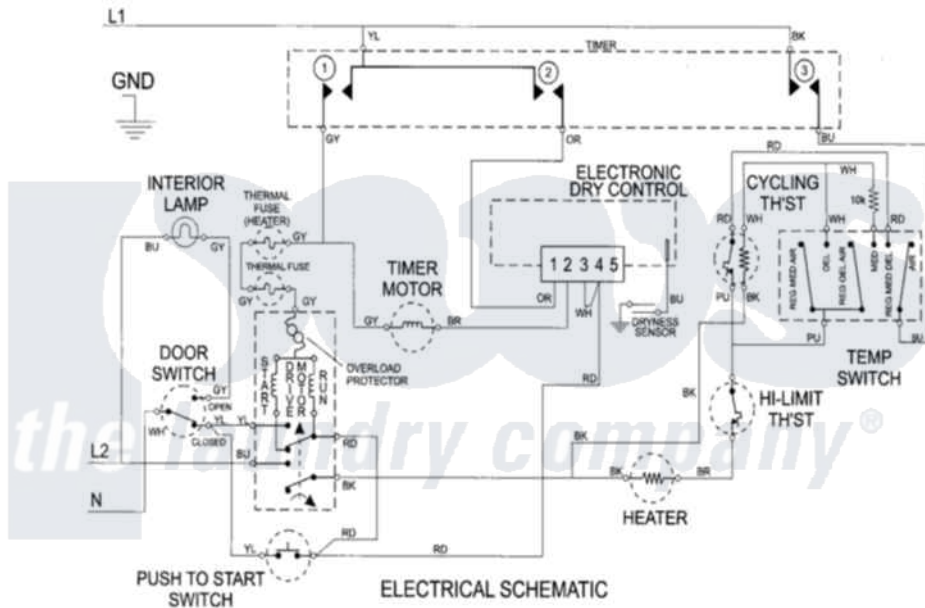

Maytag MDE7600AZW 07 - WIRING INFORMATION

[Maytag Residential Maytag MDE7600AZW Dryer Parts](#) Parts Diagram 07 - WIRING INFORMATION
 Click on the part number to view part

Item	Original Part Number	Replaced By	Status	Part Description
NI	15002676		Not Available	WIRING INFORMATION