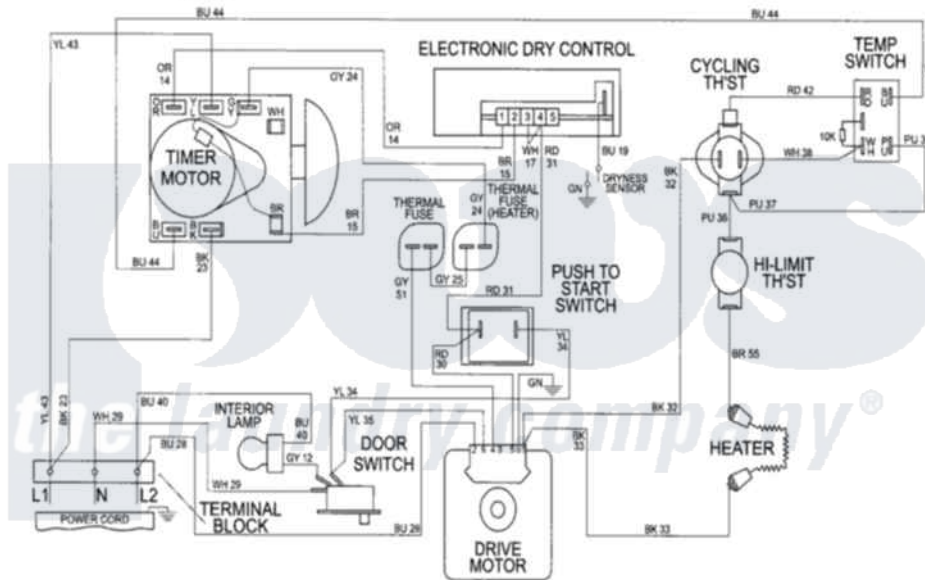

Maytag MDE7600AZW 07 - WIRING INFORMATION

[Maytag Residential Maytag MDE7600AZW Dryer Parts](#) Parts Diagram 07 - WIRING INFORMATION
 Click on the part number to view part

Item	Original Part Number	Replaced By	Status	Part Description
NI	15002676		Not Available	WIRING INFORMATION