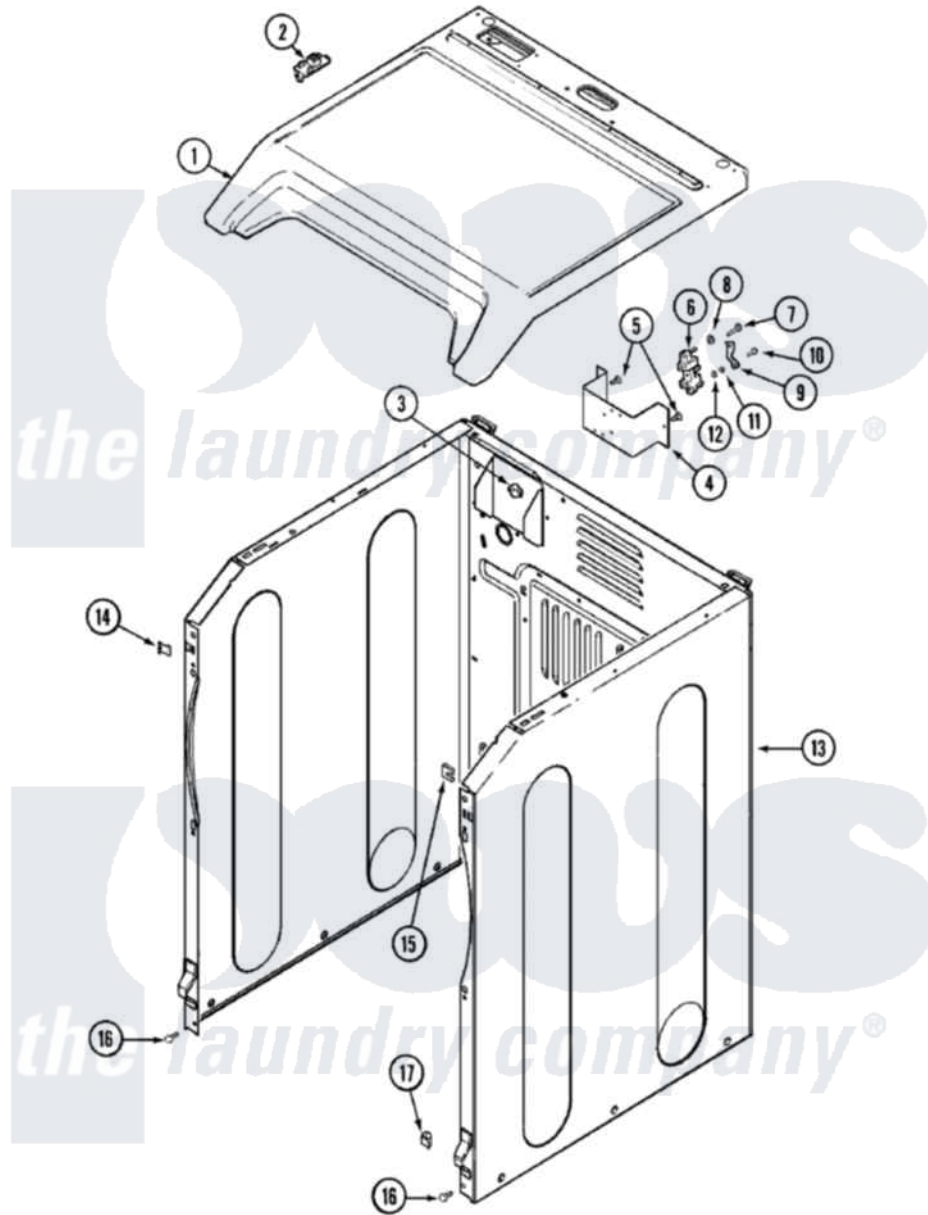

# Maytag MDE7758AYQ 01 - CABINET

Maytag [Residential Maytag MDE7758AYQ Dryer Parts](#) Parts Diagram 01 - CABINET  
 Click on the part number to view part

| Item | Original Part Number     | Replaced By              | Status        | Part Description                            |
|------|--------------------------|--------------------------|---------------|---|
| 1    | <a href="#">33002628</a> |                          |               | Cover, Top                                  |
| 2    | 33001872                 | <a href="#">33002891</a> |               | Pin, Locator                                |
| 3    | <a href="#">Y310376</a>  |                          |               | Clip, Door Switch Harness                   |
| 13   | 22003583                 |                          | Not Available | CABINET, ASSY. (BSQ-AS PK)                  |
| "    | <a href="#">213007</a>   |                          |               | Xfor Cabinet See Cabinet, Back              |
| 14   | <a href="#">22002049</a> |                          |               | Clip Note: Clip, Front Panel                |
| 15   | 213280                   | <a href="#">204439</a>   |               | Screw And Fstner Assembly                   |
| 16   | <a href="#">22001995</a> |                          |               | Screw Note: Screw, Tumbler Front And Shroud |
| 17   | <a href="#">Y310376</a>  |                          |               | Clip, Door Switch Harness                   |