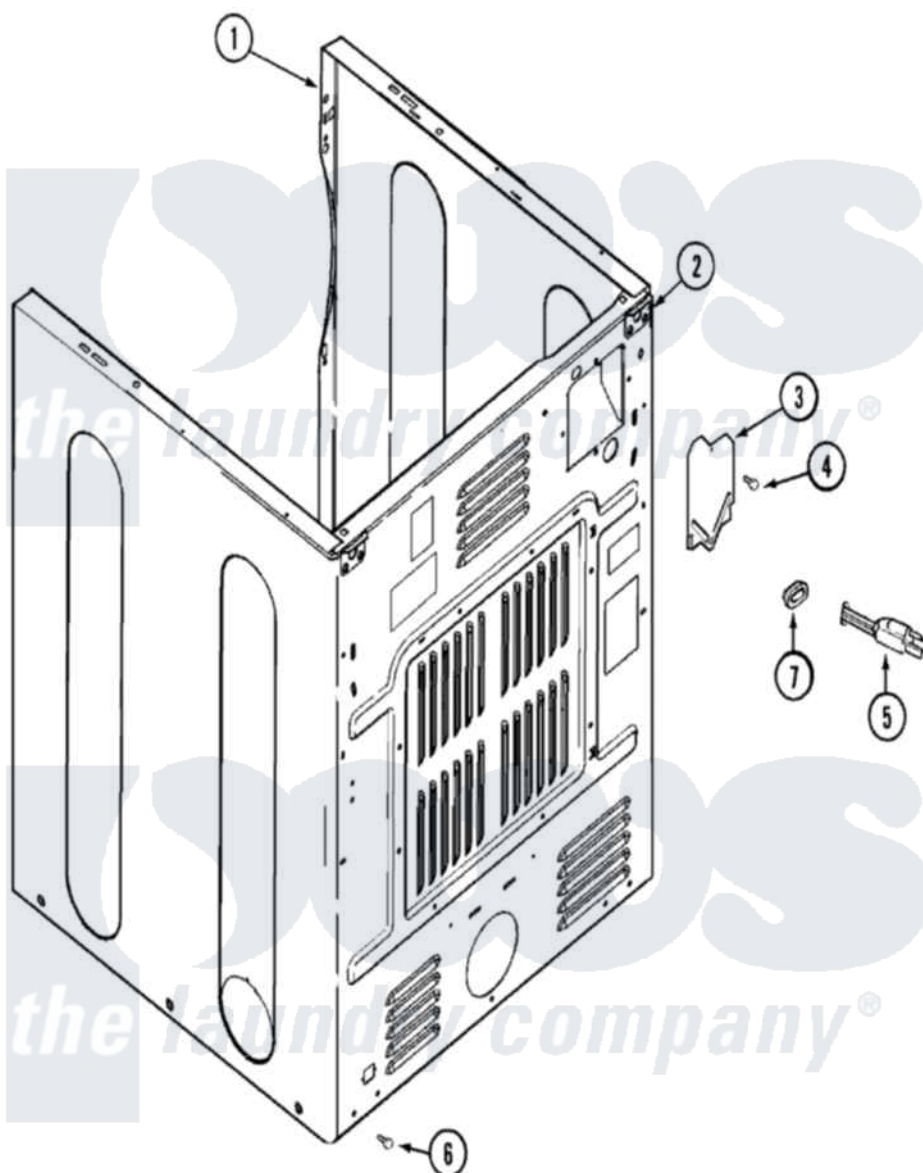

Maytag MDE8416AYA 02 - CABINET-REAR

Maytag [Residential Maytag MDE8416AYA Dryer Parts](#) Parts Diagram 02 - CABINET-REAR
 Click on the part number to view part

Item	Original Part Number	Replaced By	Status	Part Description
1	33001898	33002373		Cabinet
2	33001827		Not Available	BRACKET, CABINET HINGE
3	33001795			Cover, Terminal Block
4	22001995			Screw Note: Screw, Tumbler Front And Shroud
6	22001995			Screw Note: Screw, Tumbler Front And Shroud