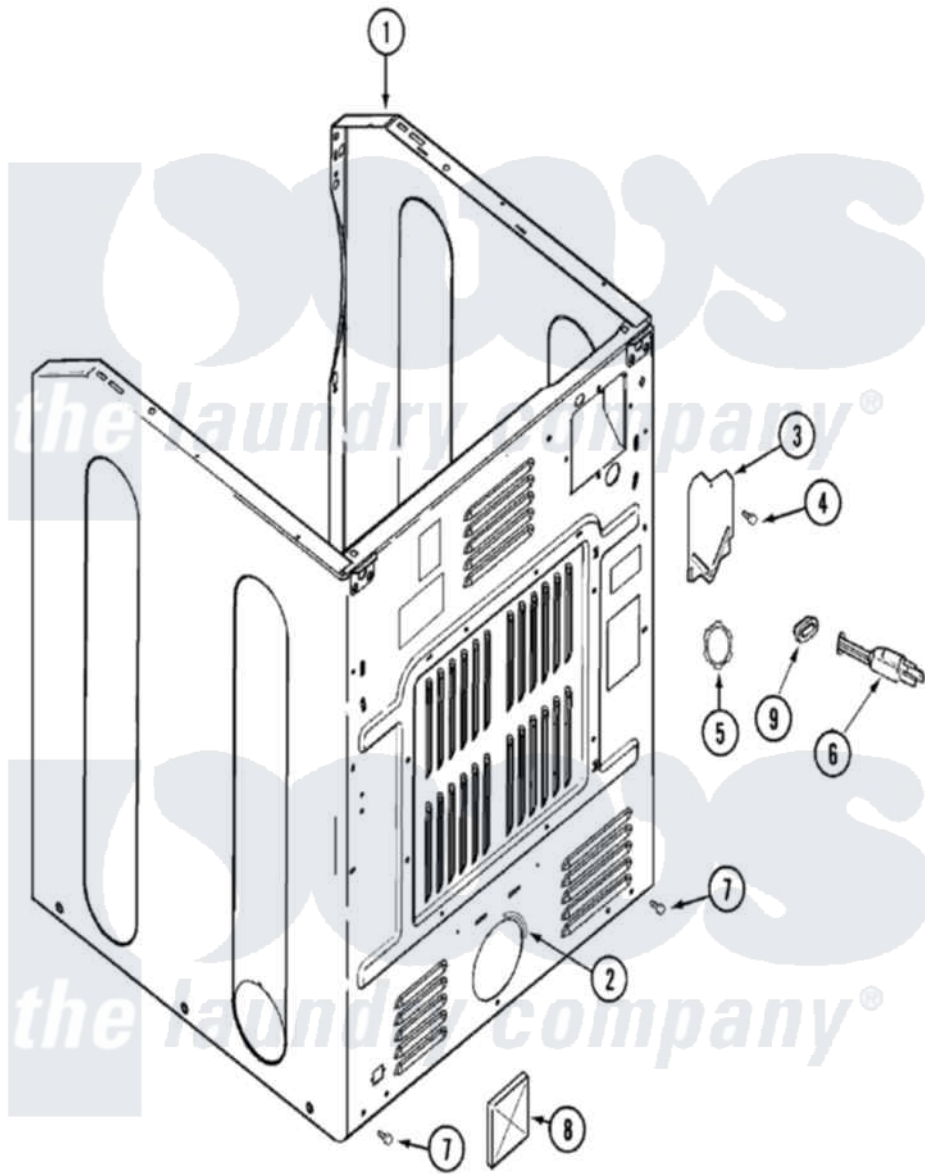

# Maytag MDE8757AYW 02 - CABINET-REAR

Maytag Residential Maytag MDE8757AYW Dryer Parts Parts Diagram 02 - CABINET-REAR  
 Click on the part number to view part

Item	Original Part Number	Replaced By	Status	Part Description
1	<a href="#">22001995</a>			Screw Note: Screw, Tumbler Front And Shroud
2	<a href="#">33001702</a>			Flap, Pipe
3	<a href="#">33001795</a>			Cover, Terminal Block
4	<a href="#">22001995</a>			Screw Note: Screw, Tumbler Front And Shroud
5	22003367	<a href="#">22004095</a>		Hinge, Plastic
"	<a href="#">22001995</a>			Screw Note: Screw, Tumbler Front And Shroud