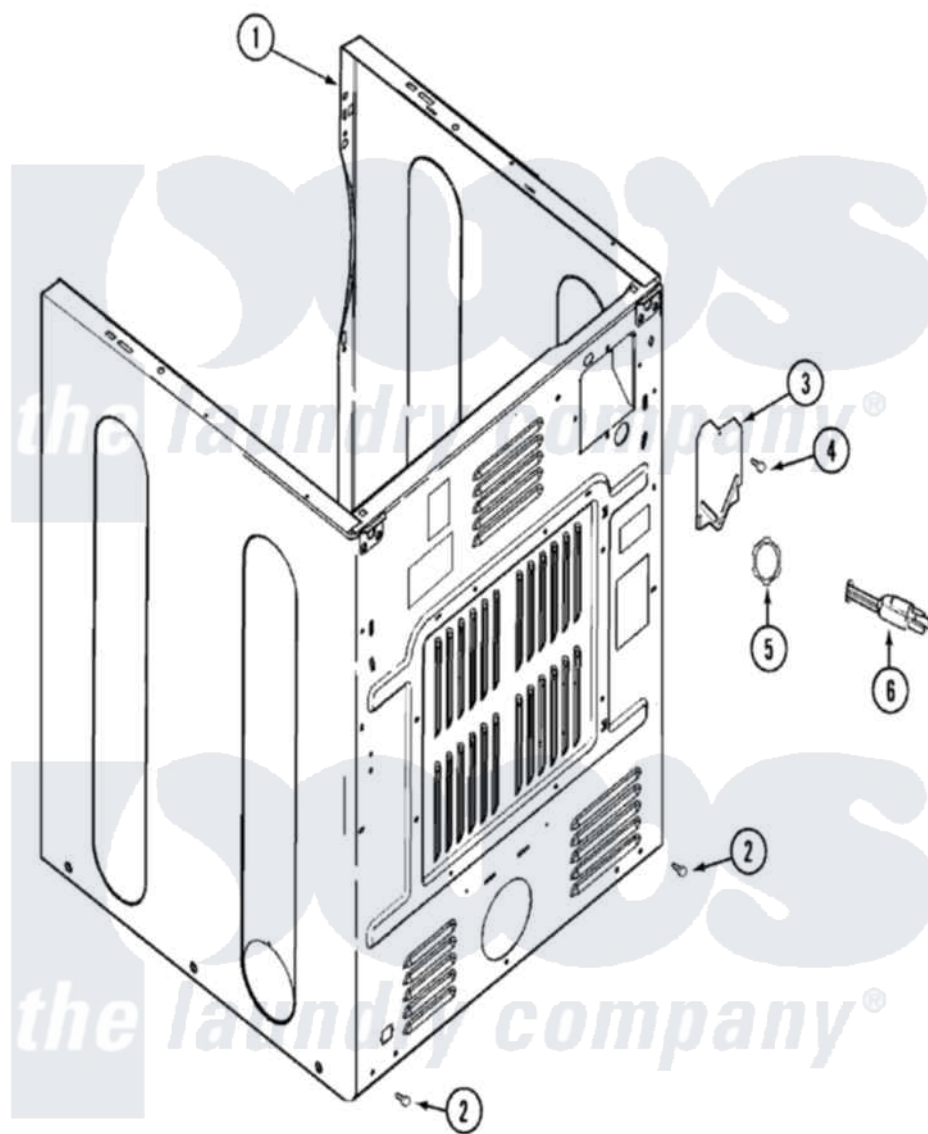

Maytag MDE9206AZW 02 - CABINET-REAR

Maytag Residential Maytag MDE9206AZW Dryer Parts Parts Diagram 02 - CABINET-REAR
 Click on the part number to view part

Item	Original Part Number	Replaced By	Status	Part Description
1	33002624			Cabinet, Assembly
"	33001897			Cabinet
"	22003643			CABINET ASSY. (WHT AS PK)
"	22003367	22004095		Hinge, Plastic
"	22001995			Screw Note: Screw, Tumbler Front And Shroud
2	22001995			Screw Note: Screw, Tumbler Front And Shroud
3	33001795			Cover, Terminal Block
4	22001995			Screw Note: Screw, Tumbler Front And Shroud
5	33001425			Locknut, Eared For Canadian
6	305168	33002916		Power Cord, Canadian 240V