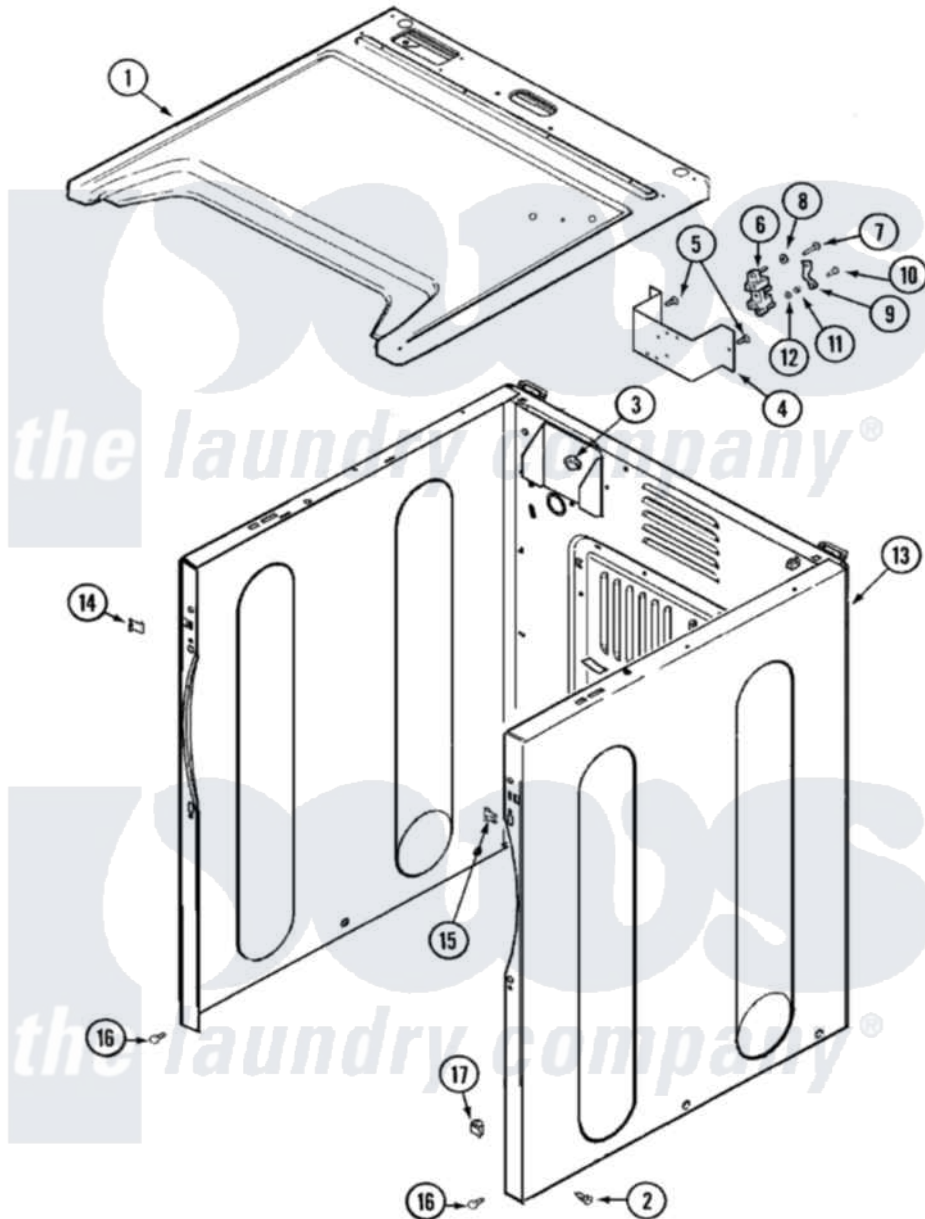

Maytag MDE9316AZW 02 - CABINET (MDE/MDG9316AWQ/AYQ/AXW)

Maytag Residential Maytag MDE9316AZW Dryer Parts Parts Diagram 02 - CABINET (MDE/MDG9316AWQ/AYQ/AXW)  
 Click on the part number to view part

Item	Original Part Number	Replaced By	Status	Part Description
2	<a href="#">213007</a>			Xfor Cabinet See Cabinet, Back
14	<a href="#">22002049</a>			Clip Note: Clip, Front Panel
15	213280	<a href="#">204439</a>		Screw And Fstner Assembly
16	<a href="#">22001995</a>			Screw Note: Screw, Tumbler Front And Shroud
17	<a href="#">Y310376</a>			Clip, Door Switch Harness