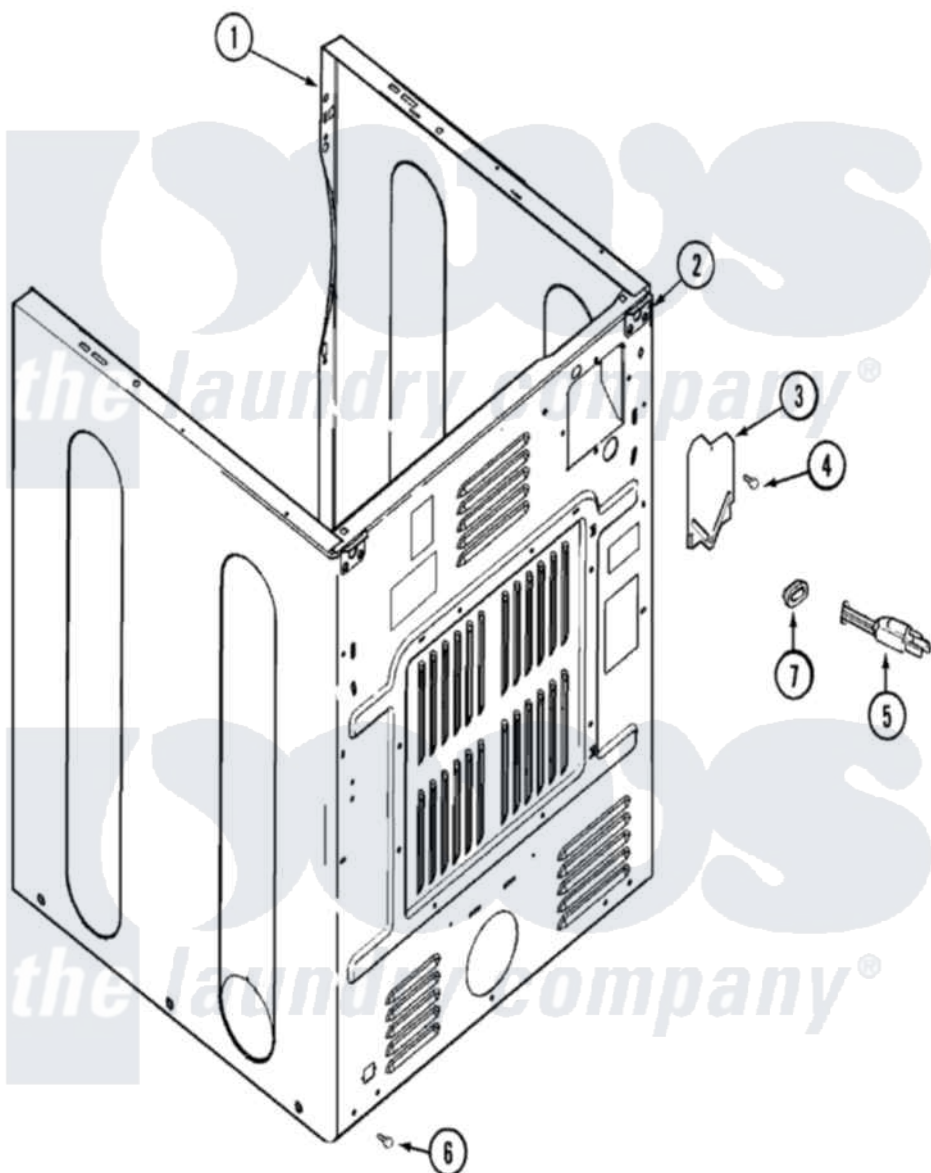

**Maytag MDE9316AZW 04 - CABINET-REAR  
(MDE/MDG9316AWQ/AYQ/AXW)**

Maytag Residential Maytag MDE9316AZW Dryer Parts Parts Diagram 04 - CABINET-REAR  
(MDE/MDG9316AWQ/AYQ/AXW)  
Click on the part number to view part

Item	Original Part Number	Replaced By	Status	Part Description
2	33001827		Not Available	BRACKET, CABINET HINGE
3	<a href="#">33001795</a>			Cover, Terminal Block
4	<a href="#">22001995</a>			Screw Note: Screw, Tumbler Front And Shroud
6	<a href="#">22001995</a>			Screw Note: Screw, Tumbler Front And Shroud