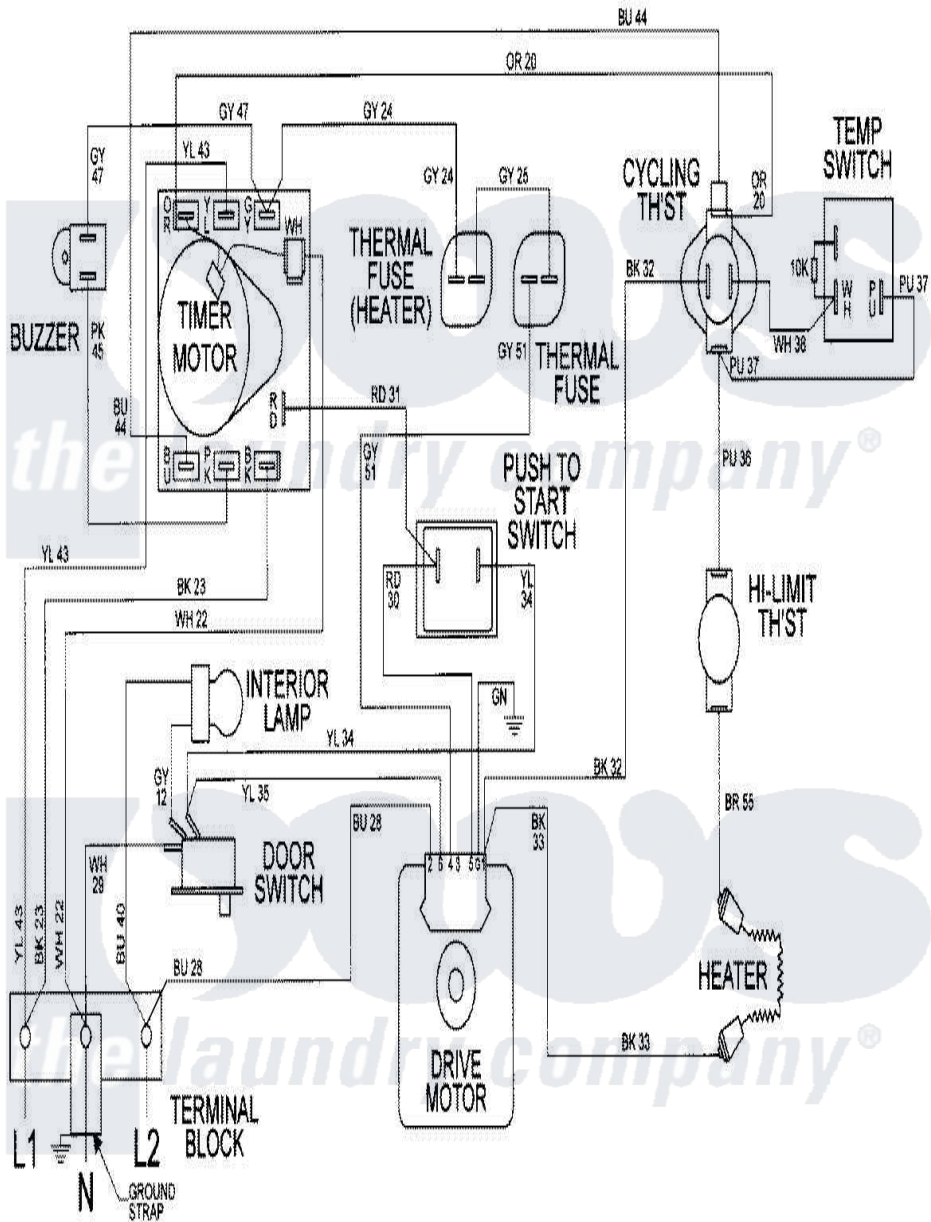

Maytag MDE9520AYW 08 - WIRING INFORMATION

Maytag Residential Maytag MDE9520AYW Dryer Parts Parts Diagram 08 - WIRING INFORMATION
 Click on the part number to view part

Item	Original Part Number	Replaced By	Status	Part Description
NI	15002307		Not Available	WIRING INFORMATION