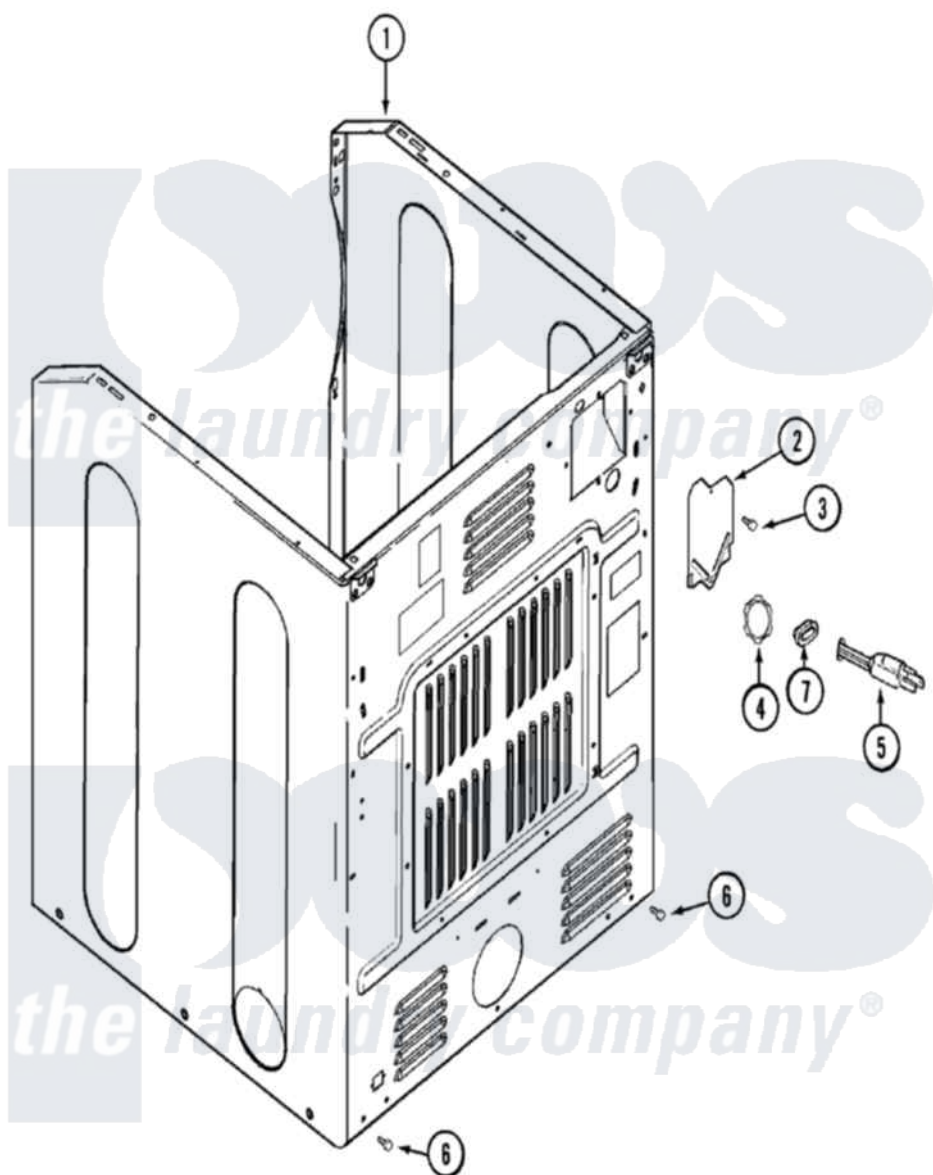

Maytag MDE9557AYW 04 - CABINET-REAR (MDG)

Maytag Residential Maytag MDE9557AYW Dryer Parts Parts Diagram 04 - CABINET-REAR (MDG)
 Click on the part number to view part

| Item | Original Part Number | Replaced By | Status | Part Description |
|------|--------------------------|------------------------|---------------|--|
| 2 | 33001795 | | | Cover, Terminal Block |
| 3 | 22001995 | | | Screw Note: Screw, Tumbler Front And Shroud |
| 4 | 33002053 | 211881 | | Grommet, Cord Part Not Used- Gas Models Only |
| 5 | 33001246 | | Not Available | CORD, POWER |
| 6 | 22001995 | | | Screw Note: Screw, Tumbler Front And Shroud |