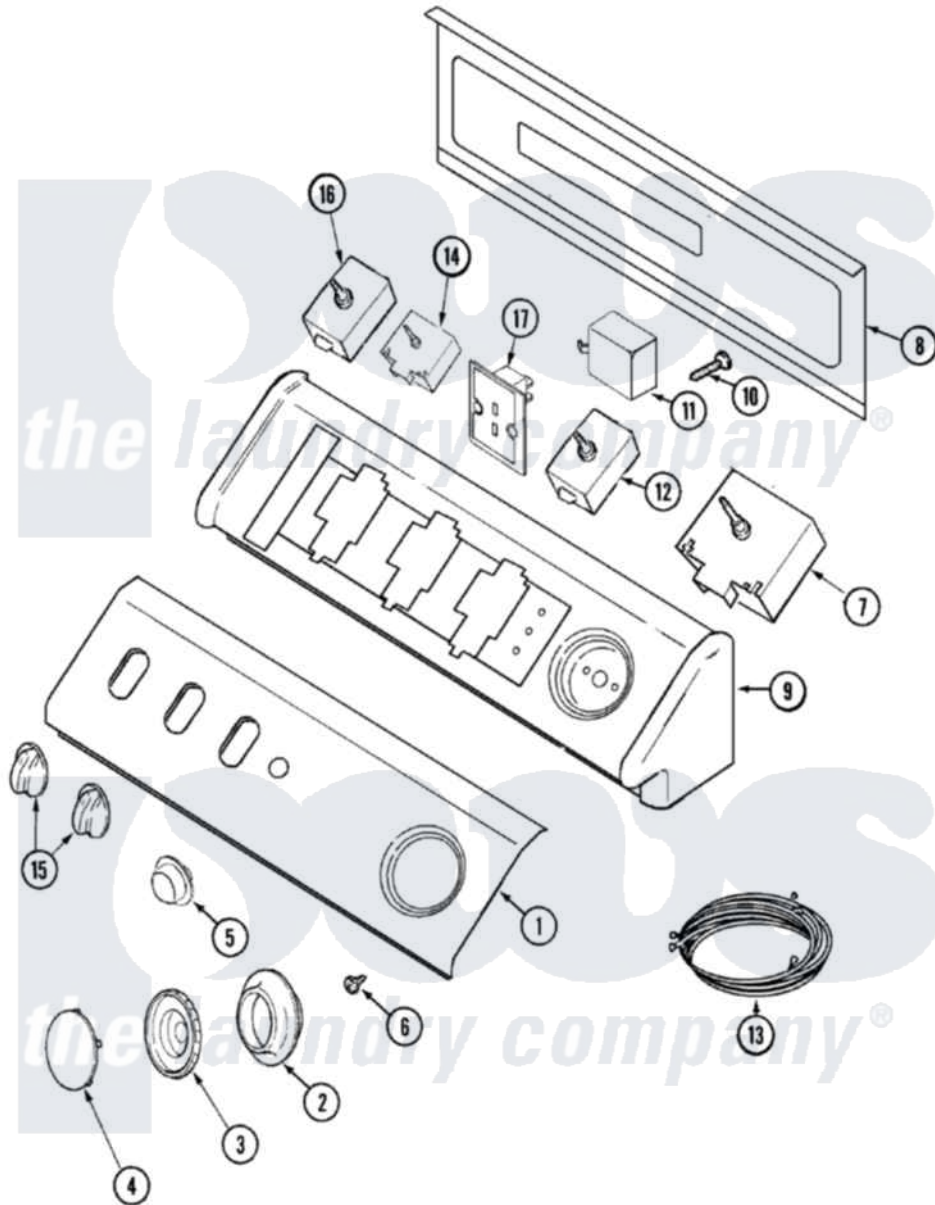

# Maytag MDE9557AZQ 06 - CONTROL PANEL (MDG)

Maytag [Residential Maytag MDE9557AZQ Dryer Parts](#) Parts Diagram 06 - CONTROL PANEL (MDG)  
 Click on the part number to view part

Item	Original Part Number	Replaced By	Status	Part Description
1	Y22002339	<a href="#">8534058</a>		Screw
3	<a href="#">22001659</a>			Timer Knob - Grey
6	33001690	<a href="#">90767</a>		Screw, 8A X 3/8 HeX Washer Head Tapping
7	<a href="#">33001634</a>			Timer
8	33001806		Not Available	BACK, CONSOLE PANEL
"	216423	<a href="#">3370225</a>		Screw
10	216423	<a href="#">3370225</a>		Screw
11	<a href="#">33001623</a>			Buzzer, Non-Adjustable
14	<a href="#">33002527</a>			Switch, Four Pos. Rotary Gas
16	<a href="#">22001794</a>			Switch, Rotary
18	33002319		Not Available	MANUAL, USE & CARE (FRENCH)
"	33002287		Not Available	MANUAL, USE & CARE
"	16008878	<a href="#">16023086</a>		Serv Man