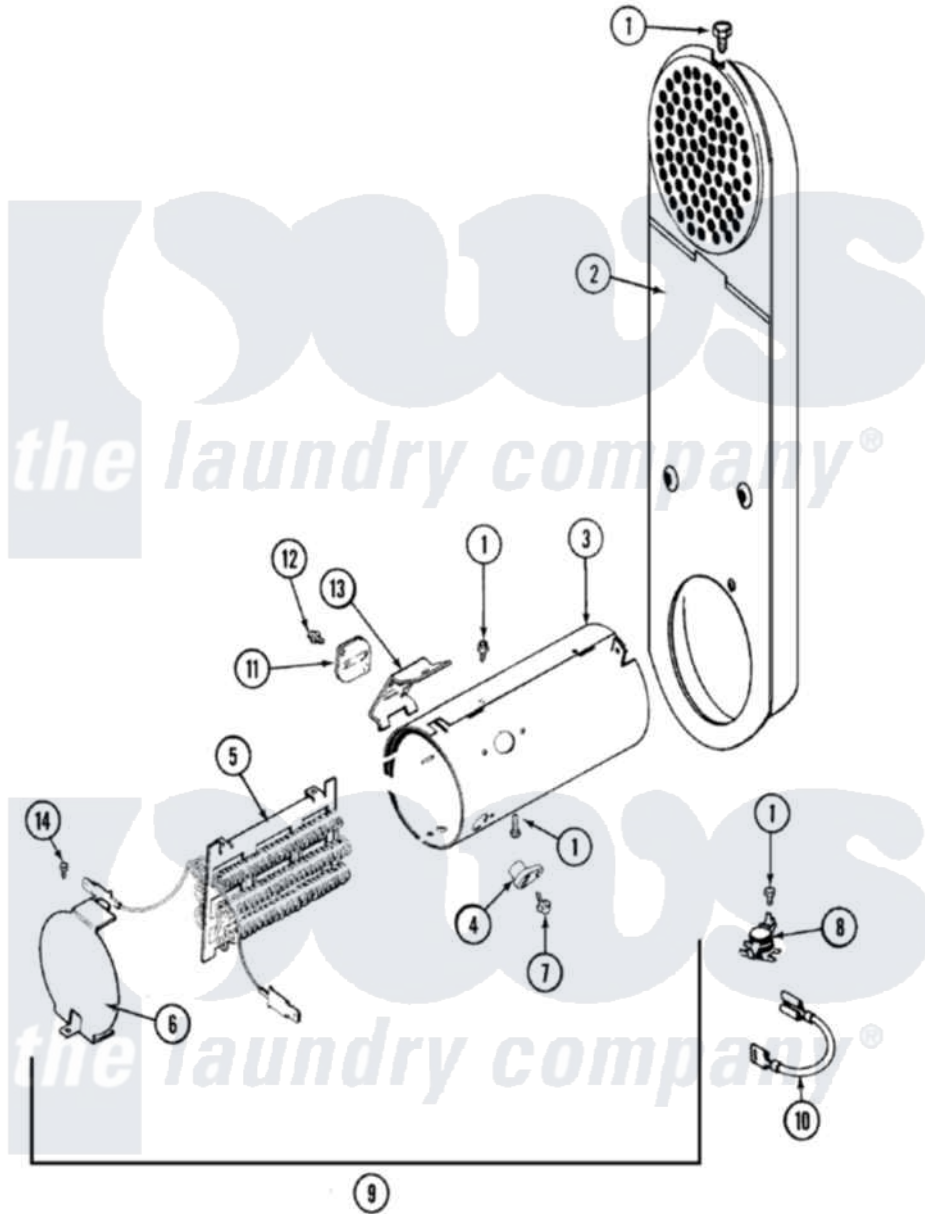

Maytag MDE9806AYW 05 - HEATER

Maytag [Residential Maytag MDE9806AYW Dryer Parts](#) Parts Diagram 05 - HEATER
 Click on the part number to view part

| Item | Original Part Number | Replaced By | Status | Part Description |
|------|-------------------------|---------------------------|---------------|---|
| 1 | 211294 | 90767 | | Screw, 8A X 3/8 HeX Washer Head Tapping |
| 2 | 33001803 | 33003038 | | Assembly, Inlet Duct-Elec |
| 3 | 314995 | | | Enclosure, Heater |
| 4 | 314998 | | | Insulator, Terminal |
| 5 | 307184 | Y308612 | | Heater Sub-Assembly |
| 6 | 314999 | | | Shield, Radiant |
| 7 | 314554 | | Not Available | SCREW |
| 8 | 303396 | | | Thermostat, Hi-Limit |
| 9 | 307178 | | | Heater Assembly |
| 10 | Y307173 | | | Wire, Jumper |
| 11 | 307473 | | | Fuse, Thermal |
| 12 | 33001860 | W10116760 | | Screw |
| 13 | 315346 | | | Bracket, Thermal Fuse |
| 14 | Y308590 | W10116795 | | Heater |
| " | 22001996 | 3370225 | | Screw |