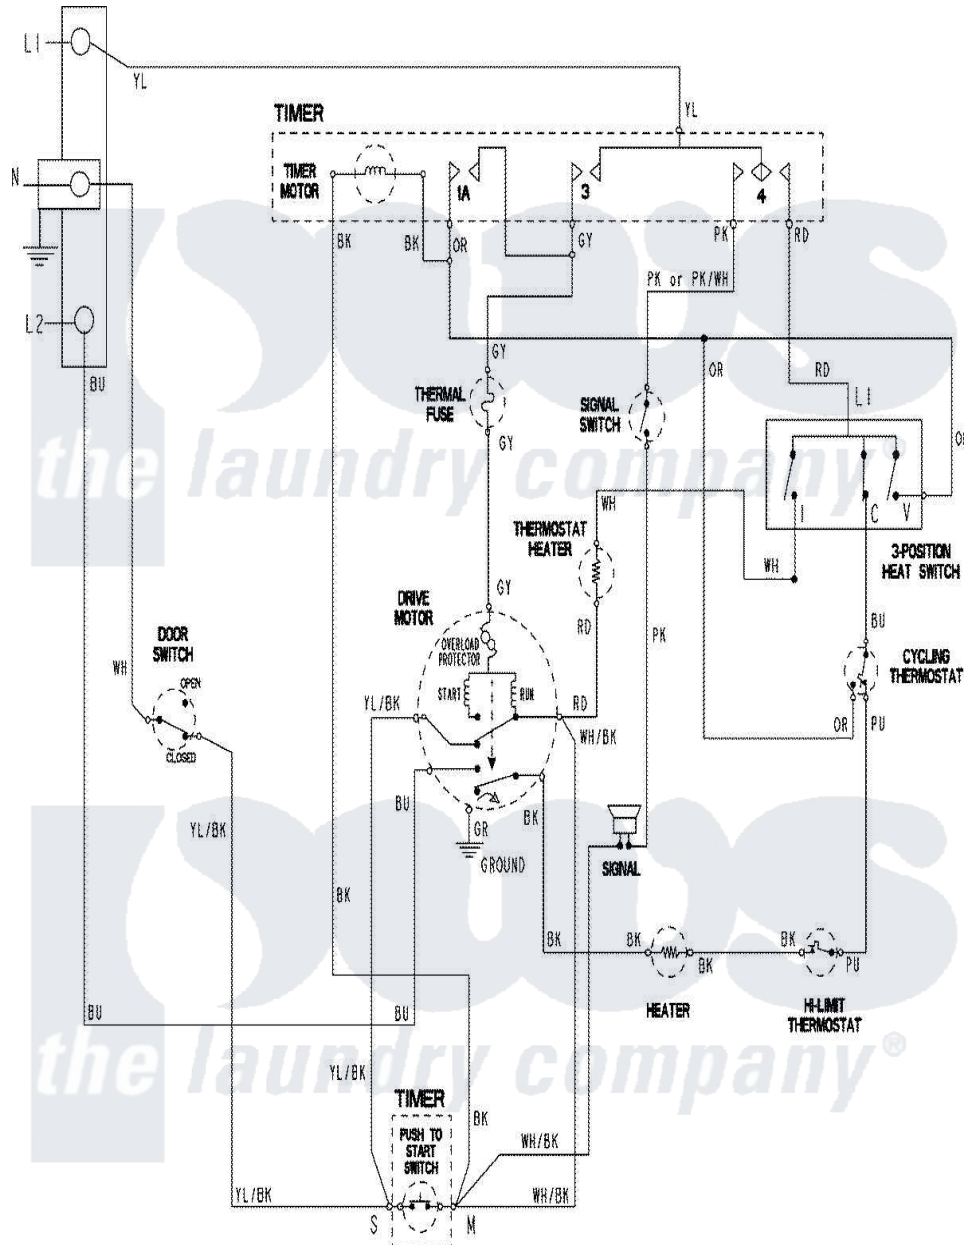

Maytag MDET236AYW 06 - WIRING INFORMATION

Maytag Residential Maytag MDET236AYW Dryer Parts Parts Diagram 06 - WIRING INFORMATION
 Click on the part number to view part

Item	Original Part Number	Replaced By	Status	Part Description
NI	15003803		Not Available	WIRING INFORMATION