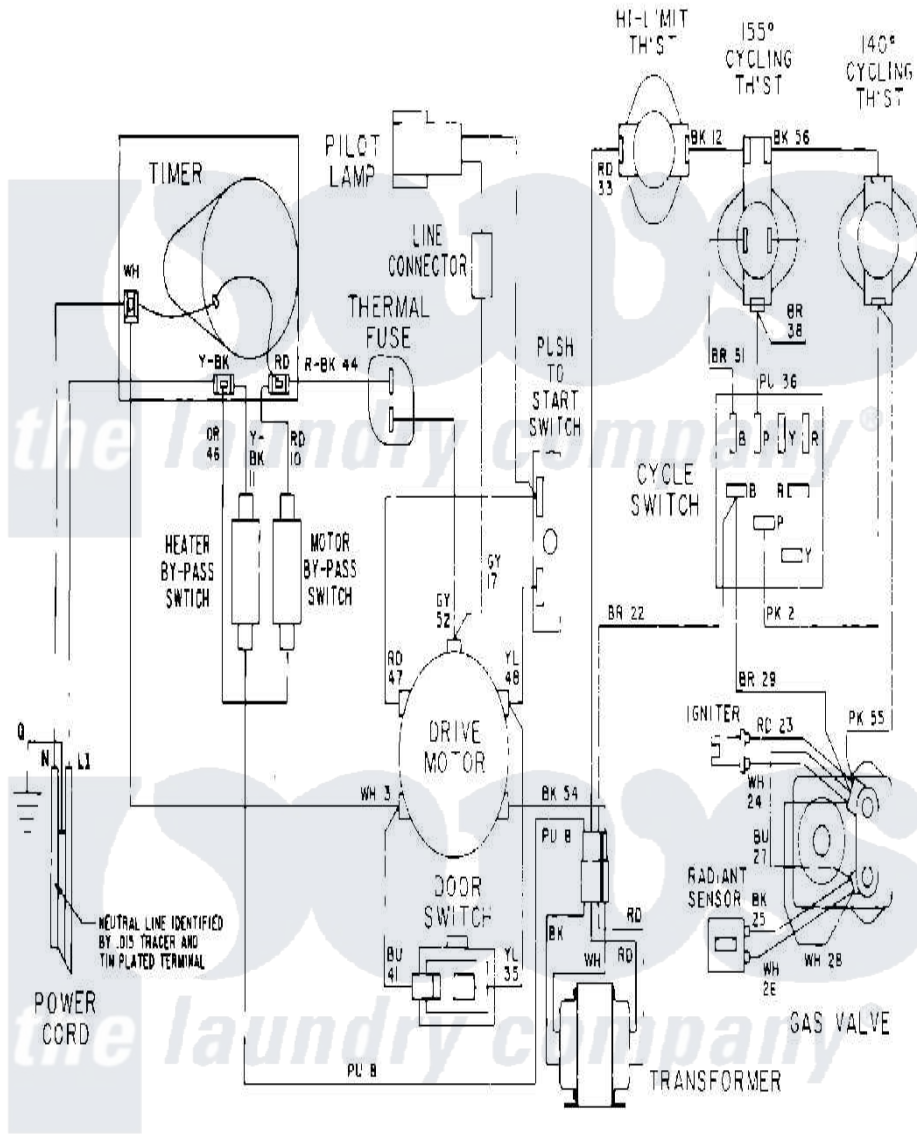

Maytag MDG12CSEGW 09 - WIRING INFORMATION

Maytag Residential Maytag MDG12CSEGW Dryer Parts Parts Diagram 09 - WIRING INFORMATION
 Click on the part number to view part

Item	Original Part Number	Replaced By	Status	Part Description
001	NLA		Not Available	WIRING INFORMATION