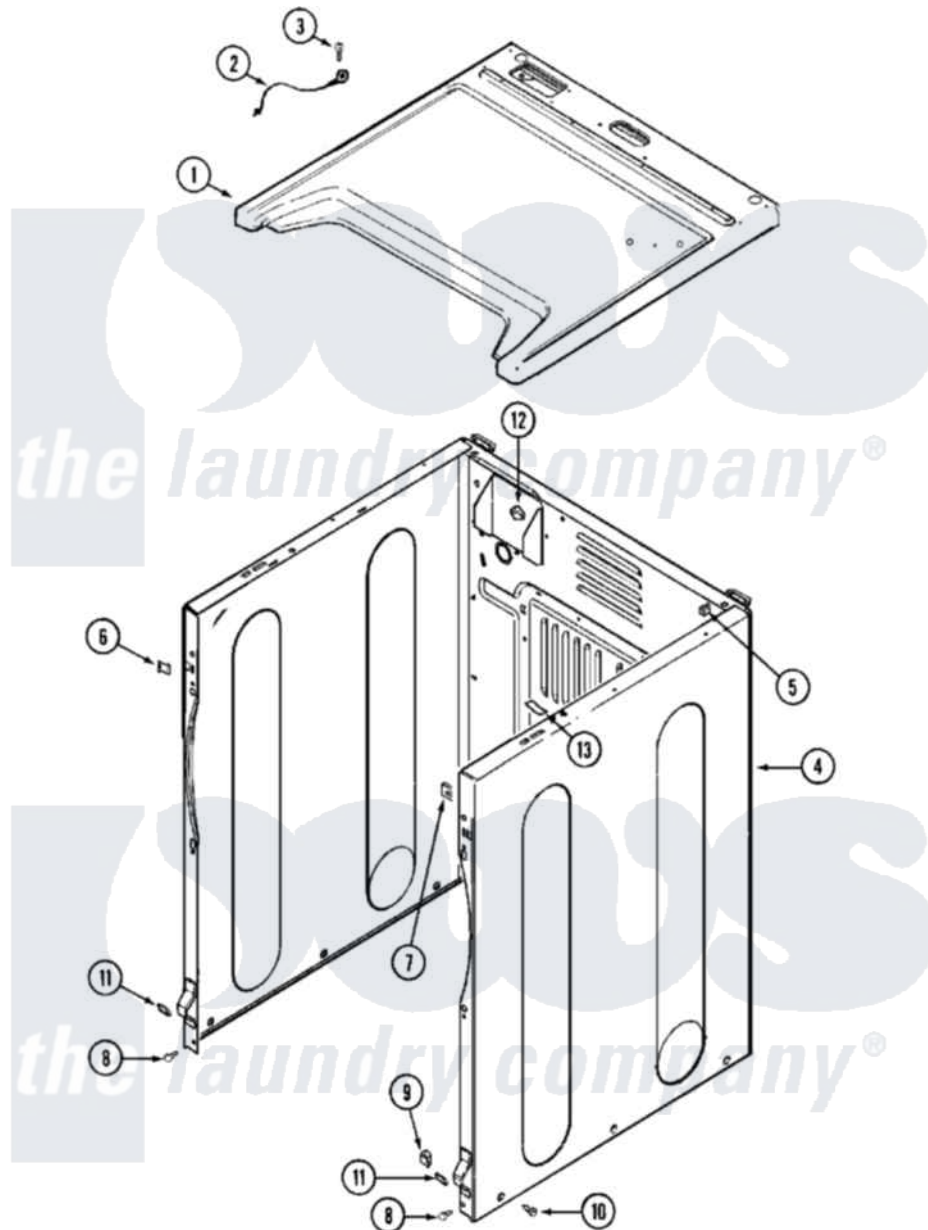

Maytag MDG16CSAEW 03 - CABINET-FRONT

Maytag [Residential Maytag MDG16CSAEW Dryer Parts](#) Parts Diagram 03 - CABINET-FRONT
 Click on the part number to view part

Item	Original Part Number	Replaced By	Status	Part Description
001	33001949			Cover, Top
"	33002633			Cover, Top
"	NLA		Not Available	(ALM)
002	22001959			Wire, Ground
003	210186	3370225		Screw
004	NLA		Not Available	CABINET (WHT)
005	310933	33002194		Nut, Speed
006	22002049			Clip Note: Clip, Front Panel
007	213280	204439		Screw And Fstner Assembly
008	22001995			Screw Note: Screw, Tumbler Front And Shroud
009	Y310376			Clip, Door Switch Harness
010	213007			Xfor Cabinet See Cabinet, Back
"	22003409	213007		Xfor Cabinet See Cabinet, Back
011	22002239			Clip, Front Panel