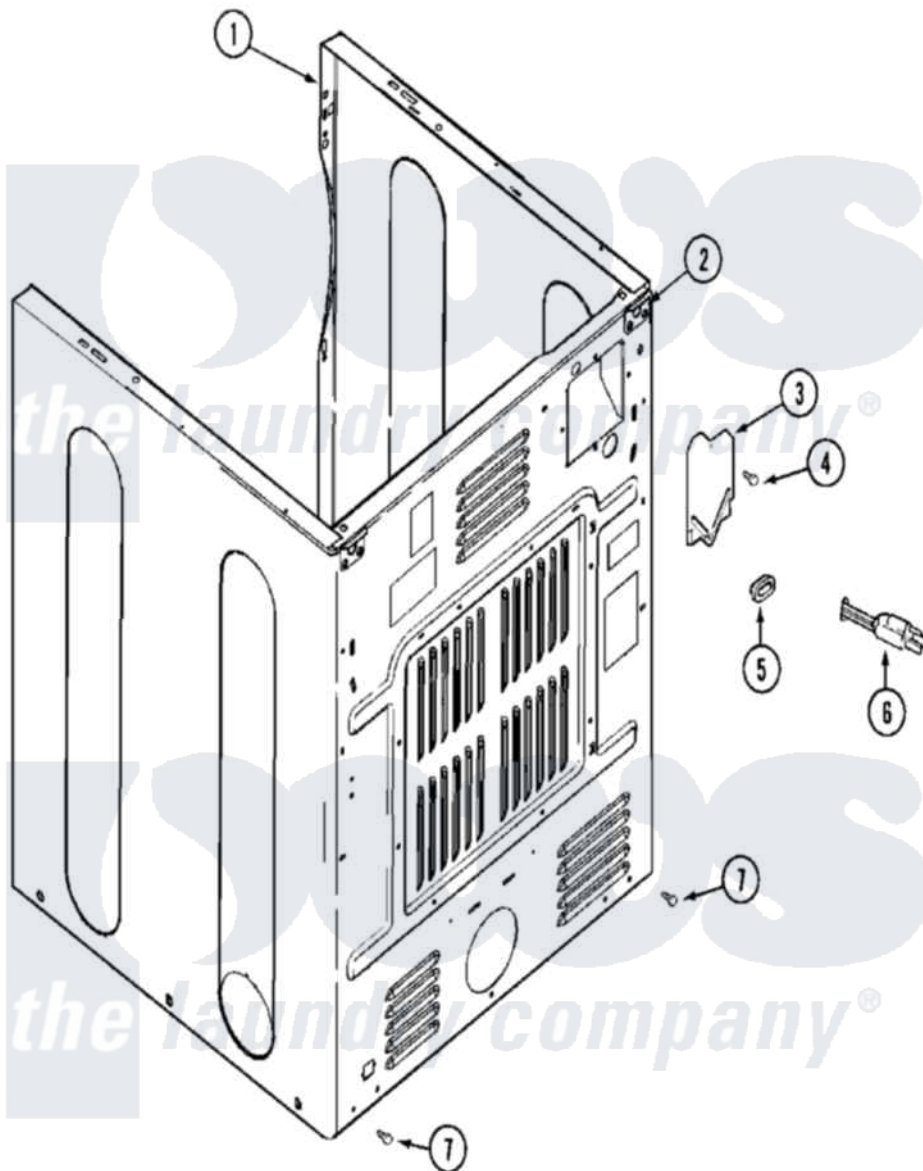

Maytag MDG16CSAXW 04 - CABINET-REAR

Maytag Residential Maytag MDG16CSAXW Dryer Parts Parts Diagram 04 - CABINET-REAR
 Click on the part number to view part

Item	Original Part Number	Replaced By	Status	Part Description
001	NLA		Not Available	CABINET (WHT)
002	22001995			Screw Note: Screw, Tumbler Front And Shroud
"	22003367	22004095		Hinge, Plastic
"	NLA		Not Available	BRACKET, CABINET HINGE
003	33001795			Cover, Terminal Block
004	22001995			Screw Note: Screw, Tumbler Front And Shroud
"	Y912873			Screw, Terminal Block Bracket
005	211881			Grommet, Cord Part Not Used-Gas Models Only
"	216183			Grommet, Cord Export
"	22002532	216183		Grommet, Cord Export
006	308966		Not Available	CORD, POWER (EXPORT)
"	33001284		Not Available	CORD, POWER
"	33001689		Not Available	CORD, POWER (AS WRAPPED)
007	22001995			Screw Note: Screw, Tumbler