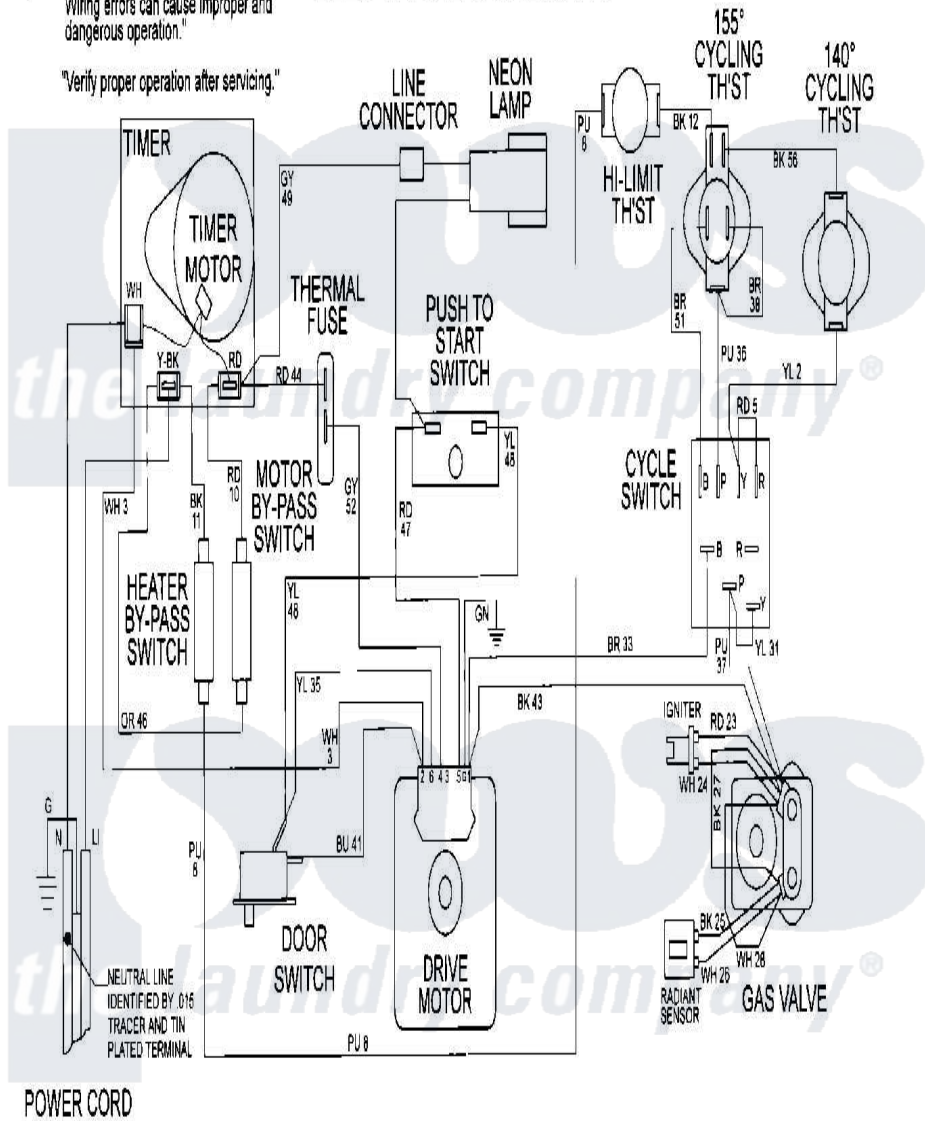

# Maytag MDG16CSAXW 07 - WIRING INFORMATION

"CAUTION: Label all wires prior to disconnection when servicing controls. Wiring errors can cause improper and dangerous operation."

## ELECTRICAL SCHEMATIC

"Verify proper operation after servicing."

[Maytag Residential Maytag MDG16CSAXW Dryer Parts](#) Parts Diagram 07 - WIRING INFORMATION  
 Click on the part number to view part

Item	Original Part Number	Replaced By	Status	Part Description
001	NLA		Not Available	WIRING INFORMATION