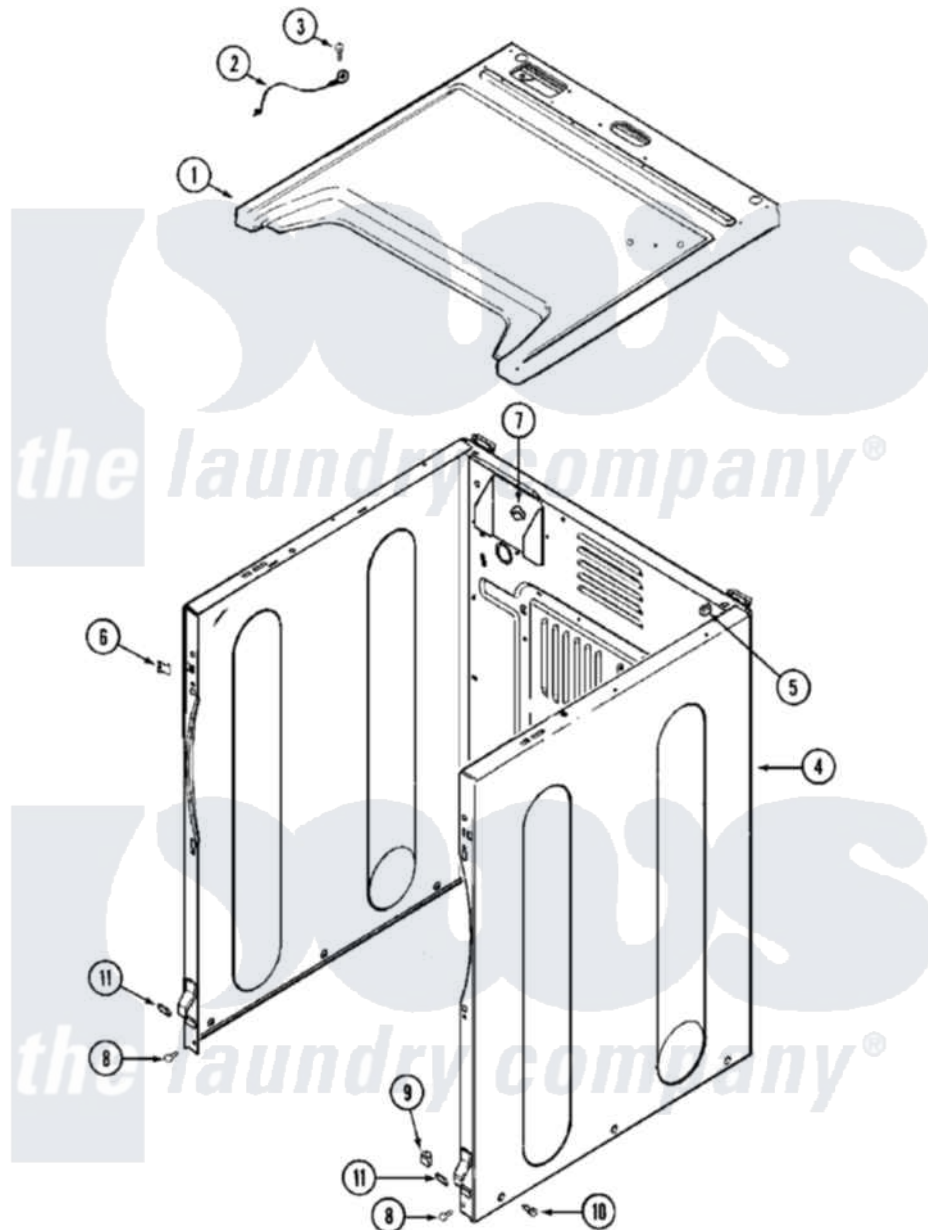

# Maytag MDG16CSBWQ 03 - CABINET-FRONT

Maytag [Residential Maytag MDG16CSBWQ Dryer Parts](#) Parts Diagram 03 - CABINET-FRONT  
 Click on the part number to view part

Item	Original Part Number	Replaced By	Status	Part Description
001	<a href="#">33002633</a>			Cover, Top
"	33002634		Not Available	COVER, TOP (BSQ-AS PK)
002	<a href="#">22001959</a>			Wire, Ground
003	210186	<a href="#">3370225</a>		Screw
004	<a href="#">22003644</a>			Cabinet Assembly
"	NLA		Not Available	CABINET ASSY (WHT-AS PK)
005	213280	<a href="#">204439</a>		Screw And Fstner Assembly
006	<a href="#">22002049</a>			Clip Note: Clip, Front Panel
007	<a href="#">22003298</a>			Retainer, Wire
008	<a href="#">33002190</a>			SCrew, C BraCe, BraCket, Cabinet
009	<a href="#">Y310376</a>			Clip, Door Switch Harness
010	<a href="#">213007</a>			Xfor Cabinet See Cabinet, Back
011	<a href="#">22002239</a>			Clip, Front Panel