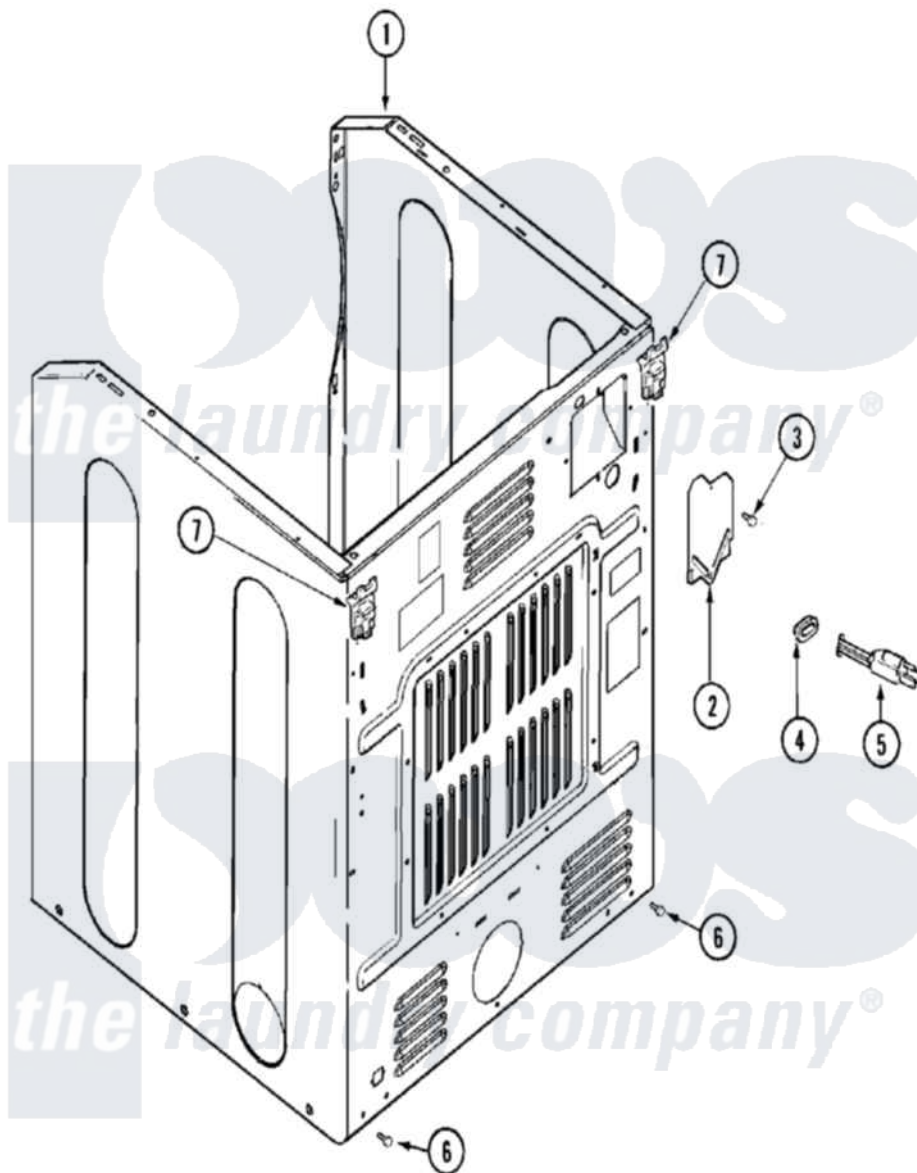

Maytag MDG16CSBWQ 05 - CABINET-REAR

Maytag Residential Maytag MDG16CSBWQ Dryer Parts Parts Diagram 05 - CABINET-REAR
 Click on the part number to view part

| Item | Original Part Number | Replaced By | Status | Part Description |
|------|--------------------------|--------------------------|---------------|---|
| 001 | NLA | | Not Available | CABINET ASSY. (BSQ AS PK) |
| 002 | 33001795 | | | Cover, Terminal Block |
| 003 | 22001995 | | | Screw Note: Screw, Tumbler Front And Shroud |
| 004 | 211881 | | | Grommet, Cord Part Not Used-Gas Models Only |
| 005 | 33002776 | 33002778 | | Power Cord |
| 006 | 22001995 | | | Screw Note: Screw, Tumbler Front And Shroud |
| 007 | 22001995 | | | Screw Note: Screw, Tumbler Front And Shroud |
| " | 22003367 | 22004095 | | Hinge, Plastic |