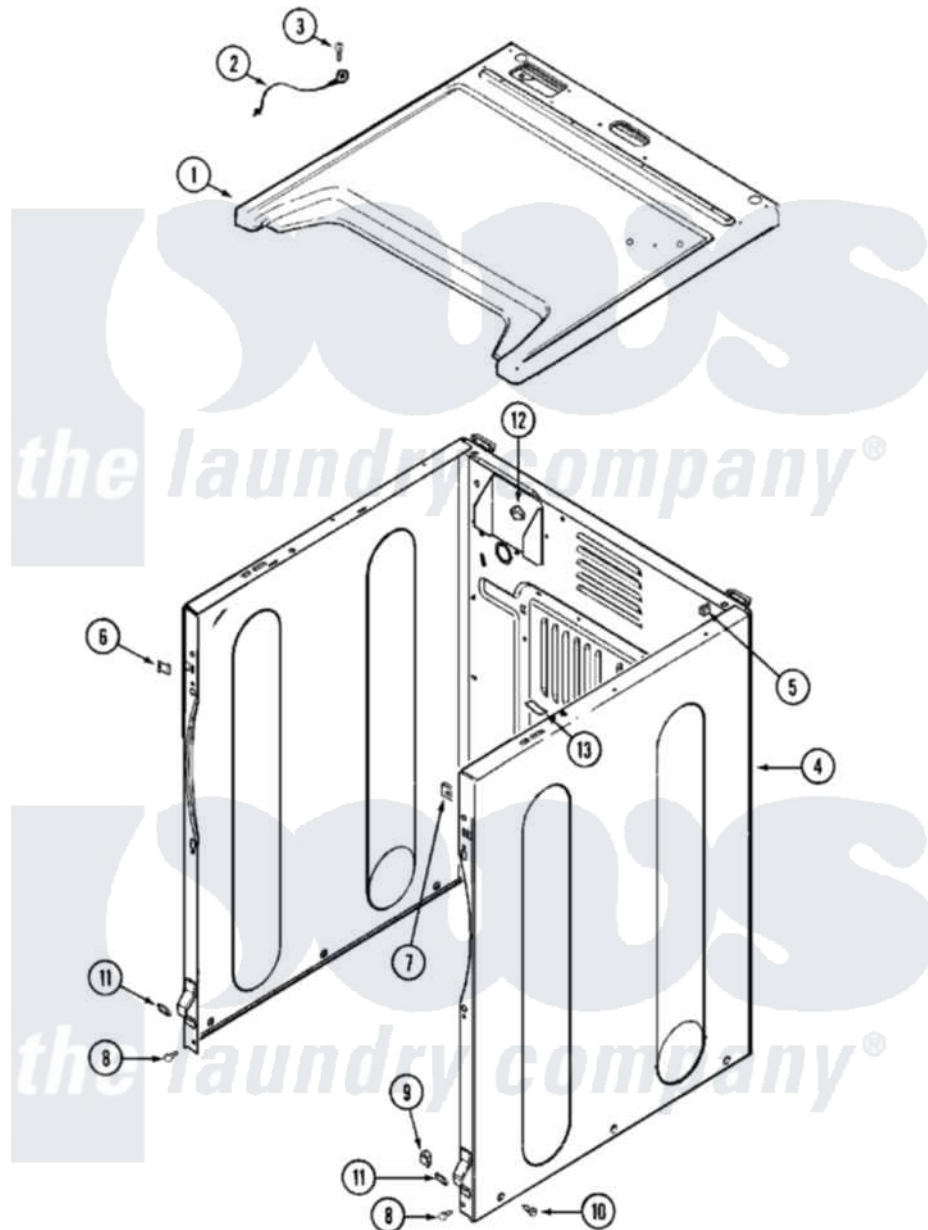

Maytag MDG16PDDWW 03 - CABINET-FRONT

Maytag Residential Maytag MDG16PDDWW Dryer Parts Parts Diagram 03 - CABINET-FRONT
 Click on the part number to view part

Item	Original Part Number	Replaced By	Status	Part Description
001	33002633			Cover, Top
002	22001959			Wire, Ground
003	210186	3370225		Screw
004	NLA		Not Available	CABINET ASSY (WHT-AS PK)
005	310933	33002194		Nut, Speed
006	22002049			Clip Note: Clip, Front Panel
007	213280	204439		Screw And Fstner Assembly
008	22001995			Screw Note: Screw, Tumbler Front And Shroud
009	Y310376			Clip, Door Switch Harness
010	213007			Xfor Cabinet See Cabinet, Back
"	22003409	213007		Xfor Cabinet See Cabinet, Back
011	22002239			Clip, Front Panel
012	Y310376			Clip, Door Switch Harness
013	33001836			Strap, Top Cover Support