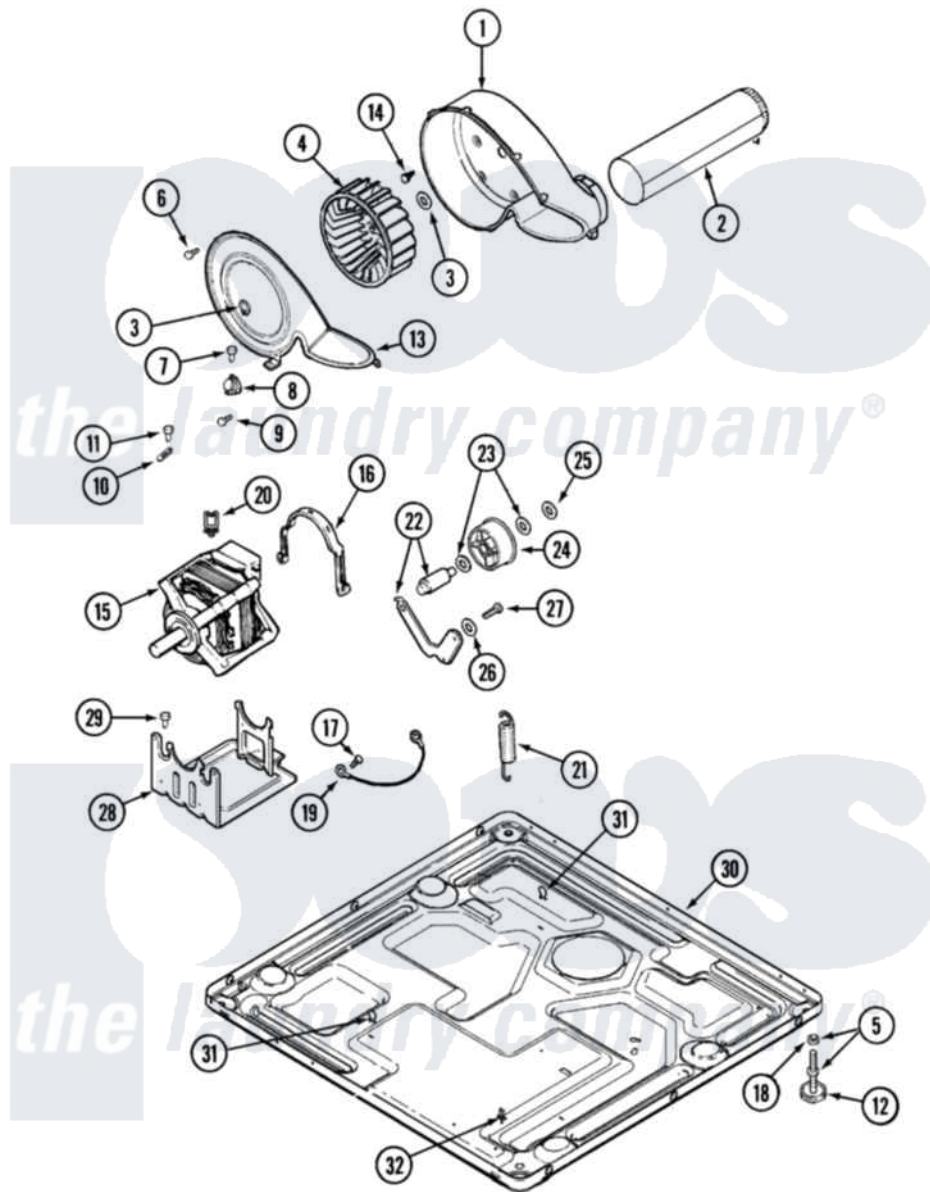

Maytag MDG16PDDWW 07 - MOTOR DRIVE

Maytag Residential Maytag MDG16PDDWW Dryer Parts Parts Diagram 07 - MOTOR DRIVE
 Click on the part number to view part

Item	Original Part Number	Replaced By	Status	Part Description
001	33001789			Housing, Blower
002	22001995			Screw Note: Screw, Tumbler Front And Shroud
"	33001800			Duct Assembly, Exhaust
003	410233	9703438		Ring-Retrn
004	33002797			Wheel, Blower
005	Y305086			Adjustable Leg And Nut
006	33001855	33002917		Screw, No.10-16
007	Y313561			Screw---NA
008	303392			Thermostat, Cycling
"	Y303391	33303391		Thermostat, Cycling
009	22001996	3370225		Screw
010	33001762			Fuse, Thermal
011	NLA		Not Available	SCREW, THERMAL CUT-OFF
012	Y314137			Foot, Rubber
013	33002711			Cover, Blower Housing
014	314818	1163839		Screw

015	33002795		Motor, Drive 60Hz
016	33002221	Y015825	Clip, Motor To Motor Support
017	910343	488234	Screw 8-32 X 1/4
018	Y052740	62739	Nut, Lock
019	901220		Ground Wire
020	Y310376		Clip, Door Switch Harness
021	33002460	33002459	Assembly, Spring And Plug
"	33002461		Plug For Spring
022	33001840	6-3705180	Idler Arm
023	Y312527		Washer, Idler Shaft
024	33001783	6-3700340	Bearing- I
025	312958	354987	Ring, Retaining
026	33002218		Grommet, Idler Arm
027	Y014874		Screw, Idler Arm And Sleeve
028	33002817		Motor Support, Offset
029	Y313561		Screw----NA
030	NLA	Not Available	BASE, (LWR)----NA
031	410490		Spring, Retainer Wire Harness
032	315471	22003298	Retainer, Wire