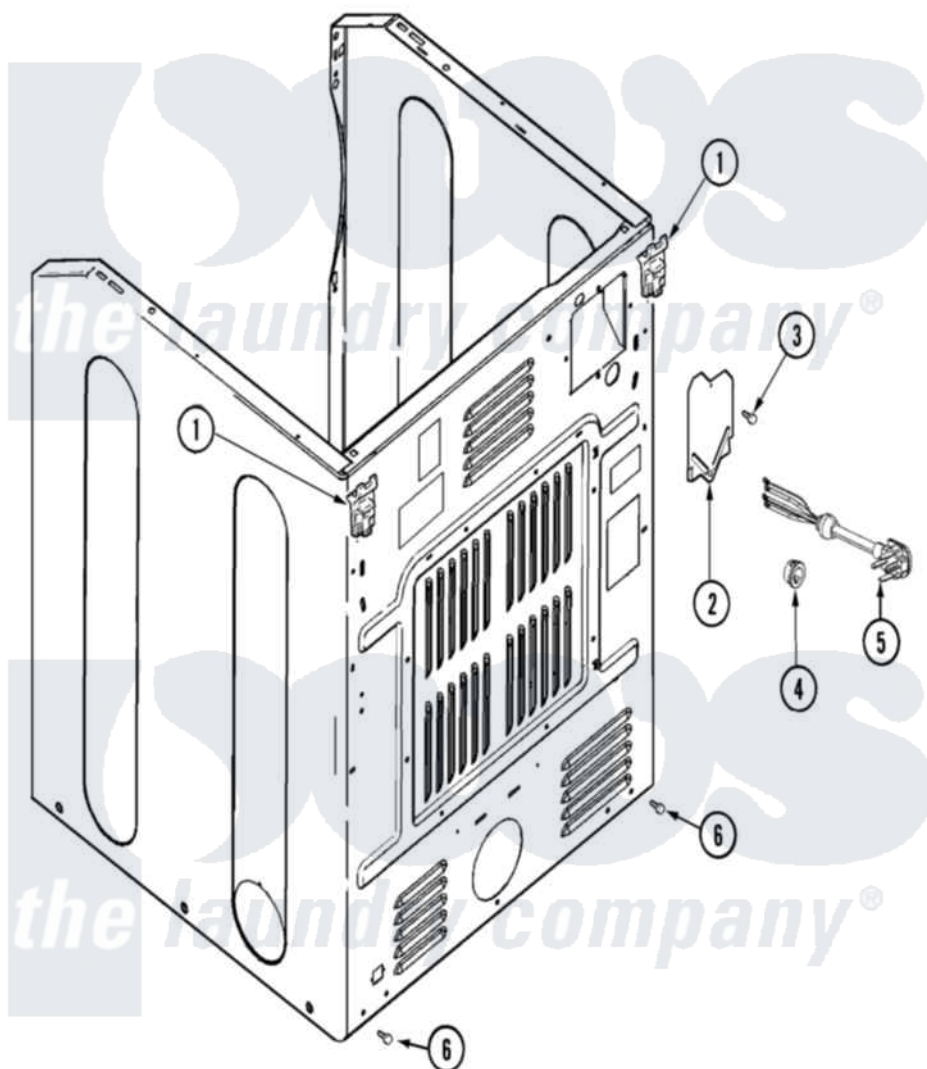

Maytag MDG16PRDWW 04 - CABINET-REAR

Maytag Residential Maytag MDG16PRDWW Dryer Parts Parts Diagram 04 - CABINET-REAR
 Click on the part number to view part

Item	Original Part Number	Replaced By	Status	Part Description
001	22001995			Screw Note: Screw, Tumbler Front And Shroud
"	22004095			Hinge, Plastic
002	33001795			Cover, Terminal Block
003	22001995			Screw Note: Screw, Tumbler Front And Shroud
004	33001425			Locknut, Eared For Canadian
"	33002631			Cover, Top
005	22003062			Cord, Power
"	33002916			Power Cord, Canadian 240V
006	22001995			Screw Note: Screw, Tumbler Front And Shroud