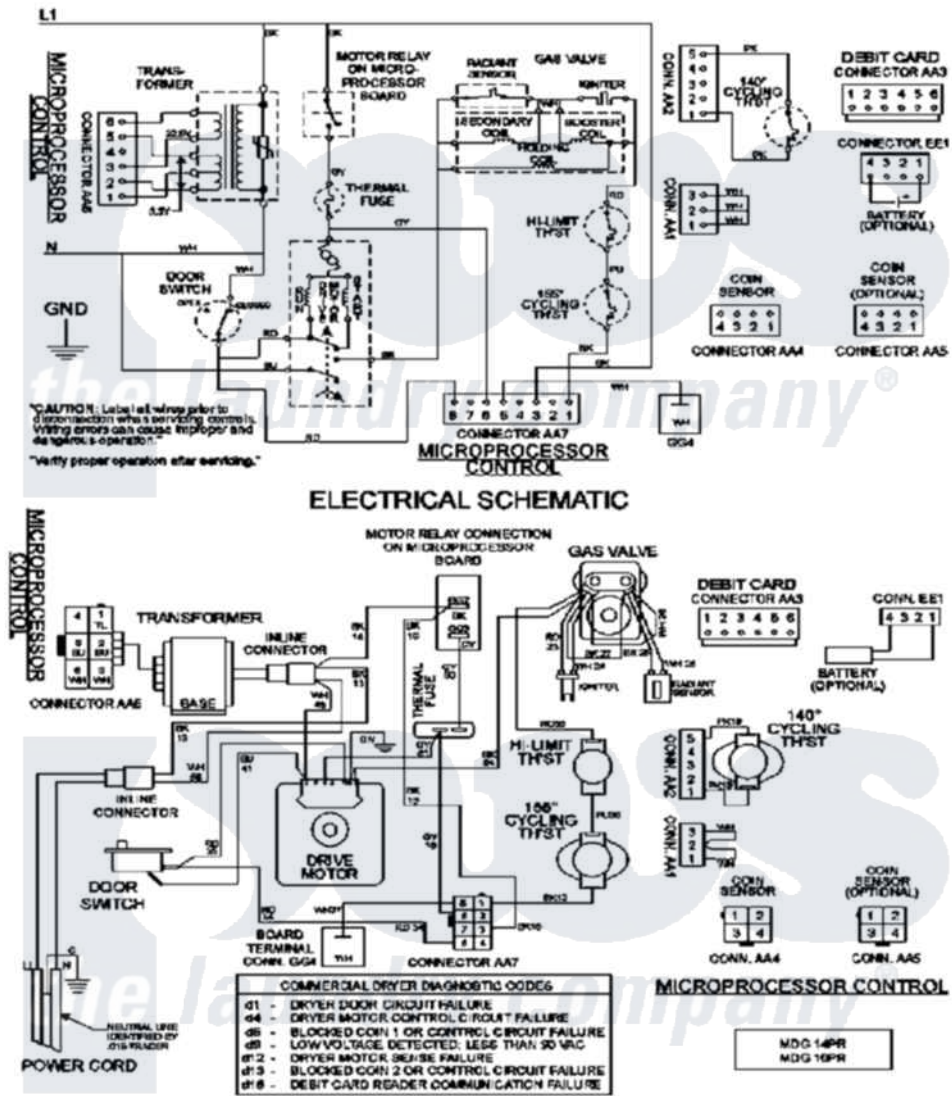

Maytag MDG16PRDWW 08 - WIRING INFORMATION

Maytag [Residential Maytag MDG16PRDWW Dryer Parts](#) Parts Diagram 08 - WIRING INFORMATION
 Click on the part number to view part

Item	Original Part Number	Replaced By	Status	Part Description
001	NLA		Not Available	WIRING INFORMATION