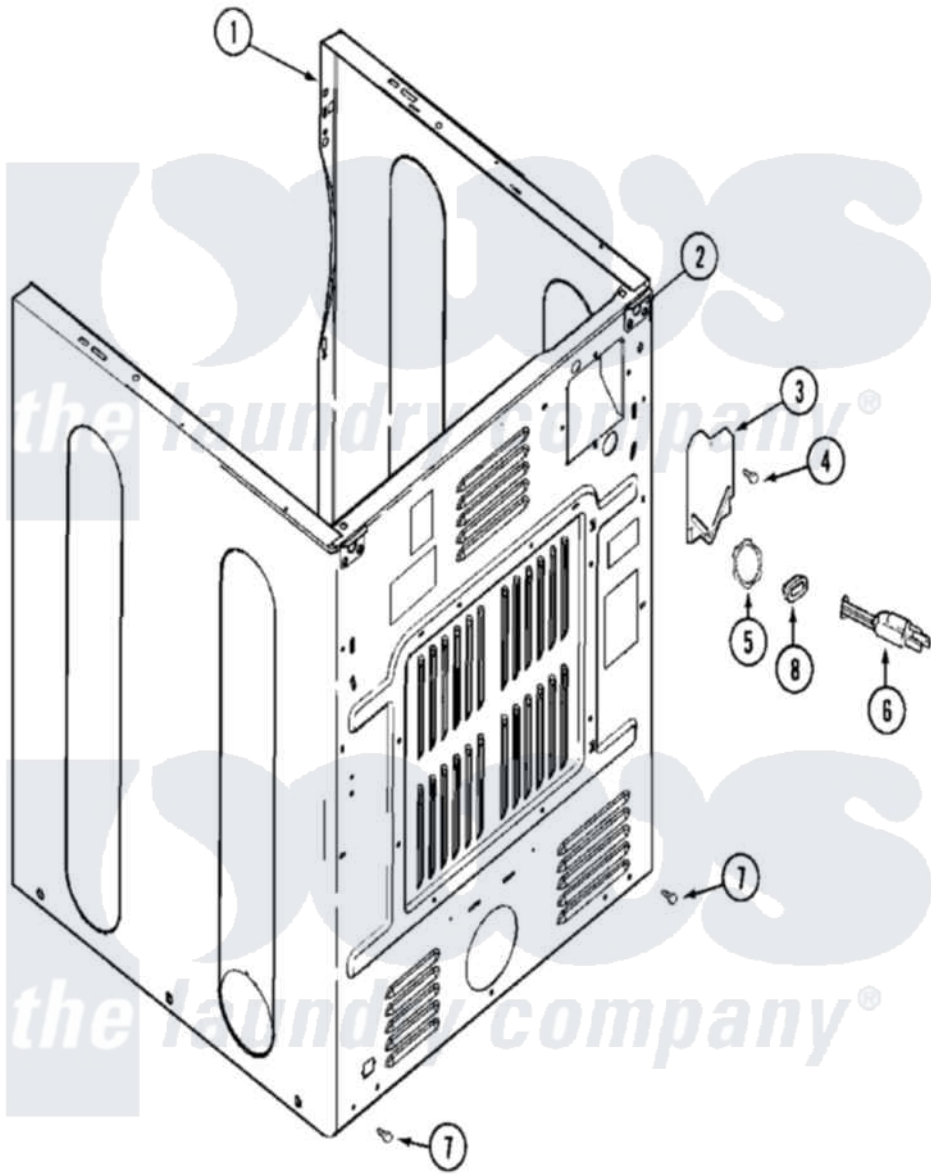

# Maytag MDG16PSAXW 05 - CABINET-REAR

Maytag Residential Maytag MDG16PSAXW Dryer Parts Parts Diagram 05 - CABINET-REAR  
 Click on the part number to view part

Item	Original Part Number	Replaced By	Status	Part Description
001	NLA		Not Available	CABINET (WHT)
002	<a href="#">22001995</a>			Screw Note: Screw, Tumbler Front And Shroud
"	22003367	<a href="#">22004095</a>		Hinge, Plastic
"	NLA		Not Available	BRACKET, CABINET HINGE
003	<a href="#">33001795</a>			Cover, Terminal Block
004	<a href="#">22001995</a>			Screw Note: Screw, Tumbler Front And Shroud
005	<a href="#">33001425</a>			Locknut, Eared For Canadian
006	208784	<a href="#">22003062</a>		Cord, Power
"	305168	<a href="#">33002916</a>		Power Cord, Canadian 240V
007	<a href="#">22001995</a>			Screw Note: Screw, Tumbler Front And Shroud
008	<a href="#">211881</a>			Grommet, Cord Part Not Used-Gas Models Only