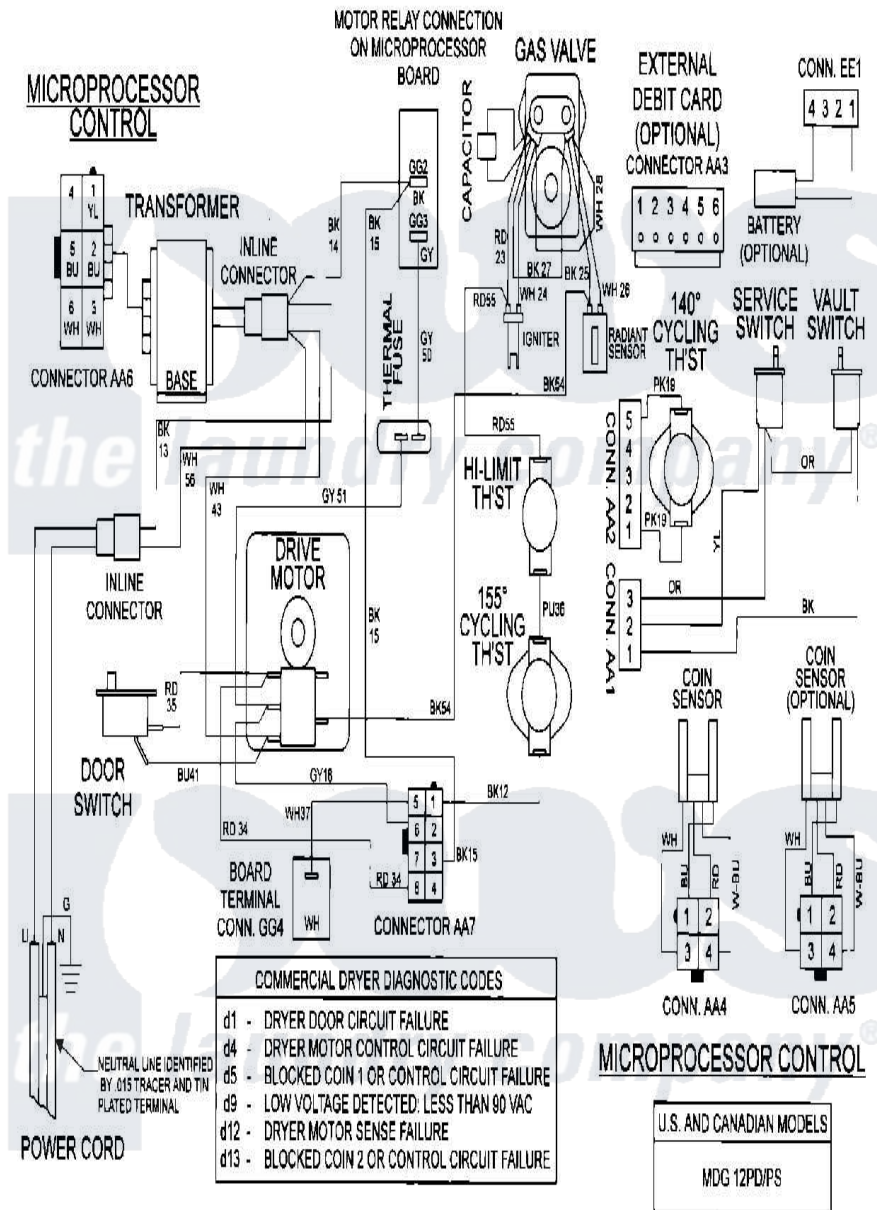

# Maytag MDG16PSAXW 07 - WIRING INFORMATION

Maytag [Residential Maytag MDG16PSAXW Dryer Parts](#) Parts Diagram 07 - WIRING INFORMATION  
 Click on the part number to view part

Item	Original Part Number	Replaced By	Status	Part Description
001	NLA		Not Available	WIRING INFORMATION