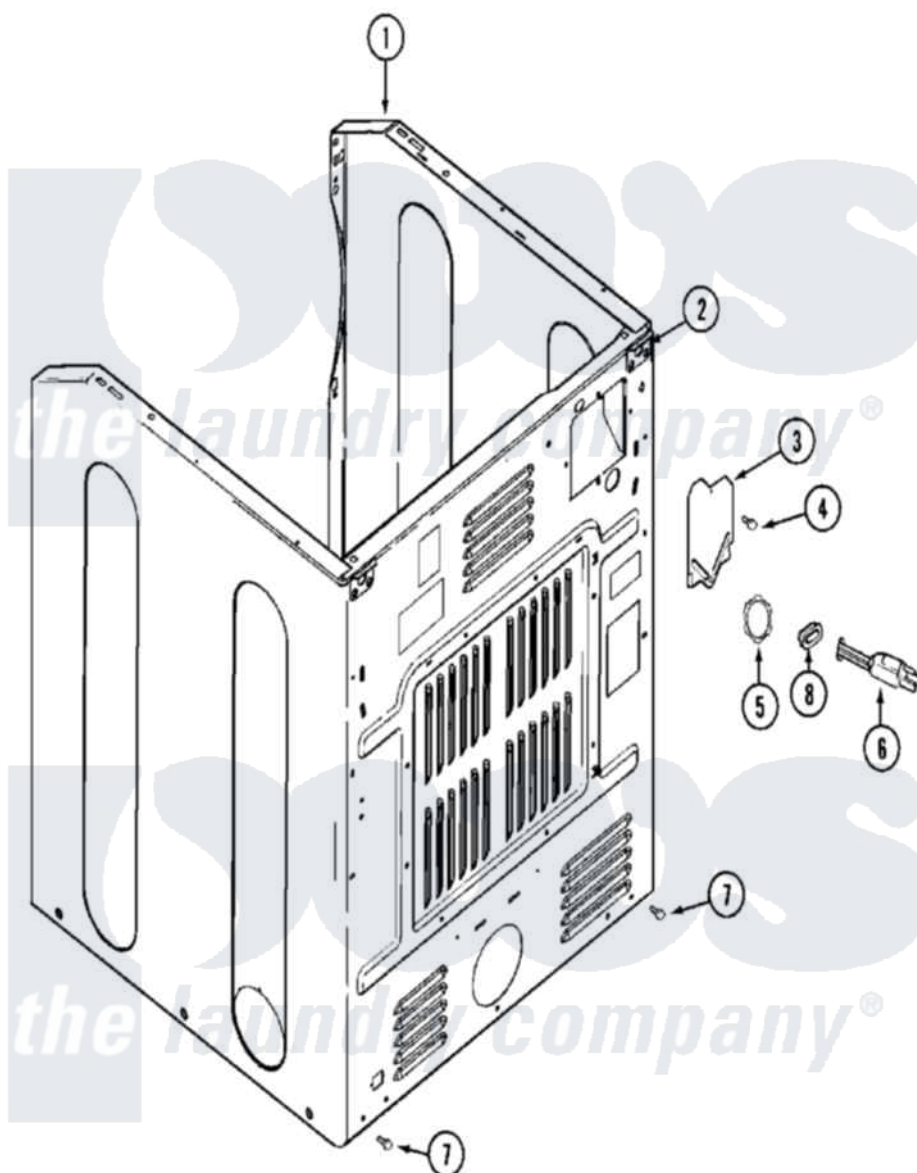

Maytag MDG21PNAWW 04 - CABINET-REAR

Maytag Residential Maytag MDG21PNAWW Dryer Parts Parts Diagram 04 - CABINET-REAR
 Click on the part number to view part

Item	Original Part Number	Replaced By	Status	Part Description
001	33002668			Control Panel
002	22001995			Screw Note: Screw, Tumbler Front And Shroud
"	22003367	22004095		Hinge, Plastic
003	33001795			Cover, Terminal Block
004	22001995			Screw Note: Screw, Tumbler Front And Shroud
005	33001425			Locknut, Eared For Canadian
006	22003062			Cord, Power
"	305168	33002916		Power Cord, Canadian 240V
007	22001995			Screw Note: Screw, Tumbler Front And Shroud
008	33002053	211881		Grommet, Cord Part Not Used-Gas Models Only