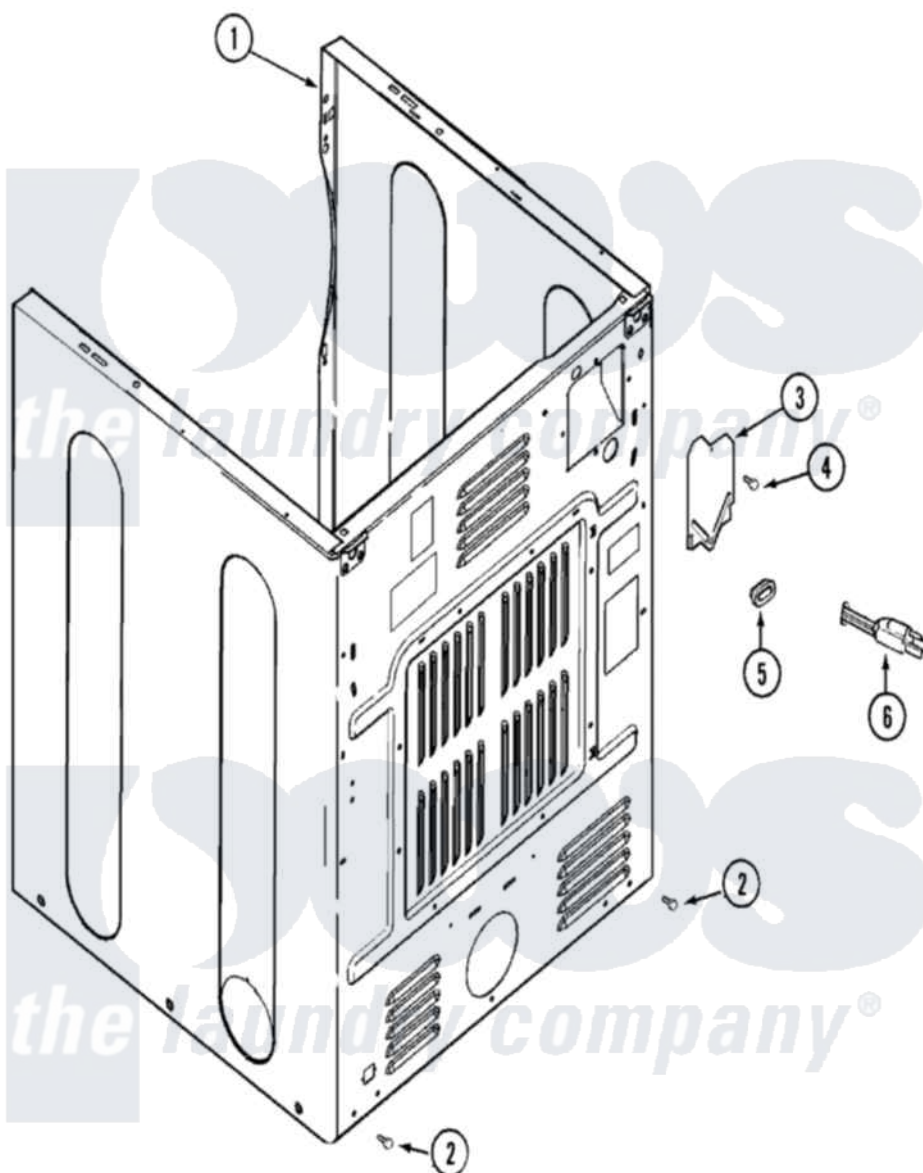

Maytag MDG2600BWW 02 - CABINET-REAR

Maytag Residential Maytag MDG2600BWW Dryer Parts Parts Diagram 02 - CABINET-REAR
 Click on the part number to view part

Item	Original Part Number	Replaced By	Status	Part Description
1	22003643			CABINET ASSY. (WHT AS PK)
"	22003367	22004095		Hinge, Plastic
2	22001995			Screw Note: Screw, Tumbler Front And Shroud
3	33001795			Cover, Terminal Block
4	22001995			Screw Note: Screw, Tumbler Front And Shroud
5	211881			Grommet, Cord Part Not Used-Gas Models Only
6	33002494	33002778		Power Cord