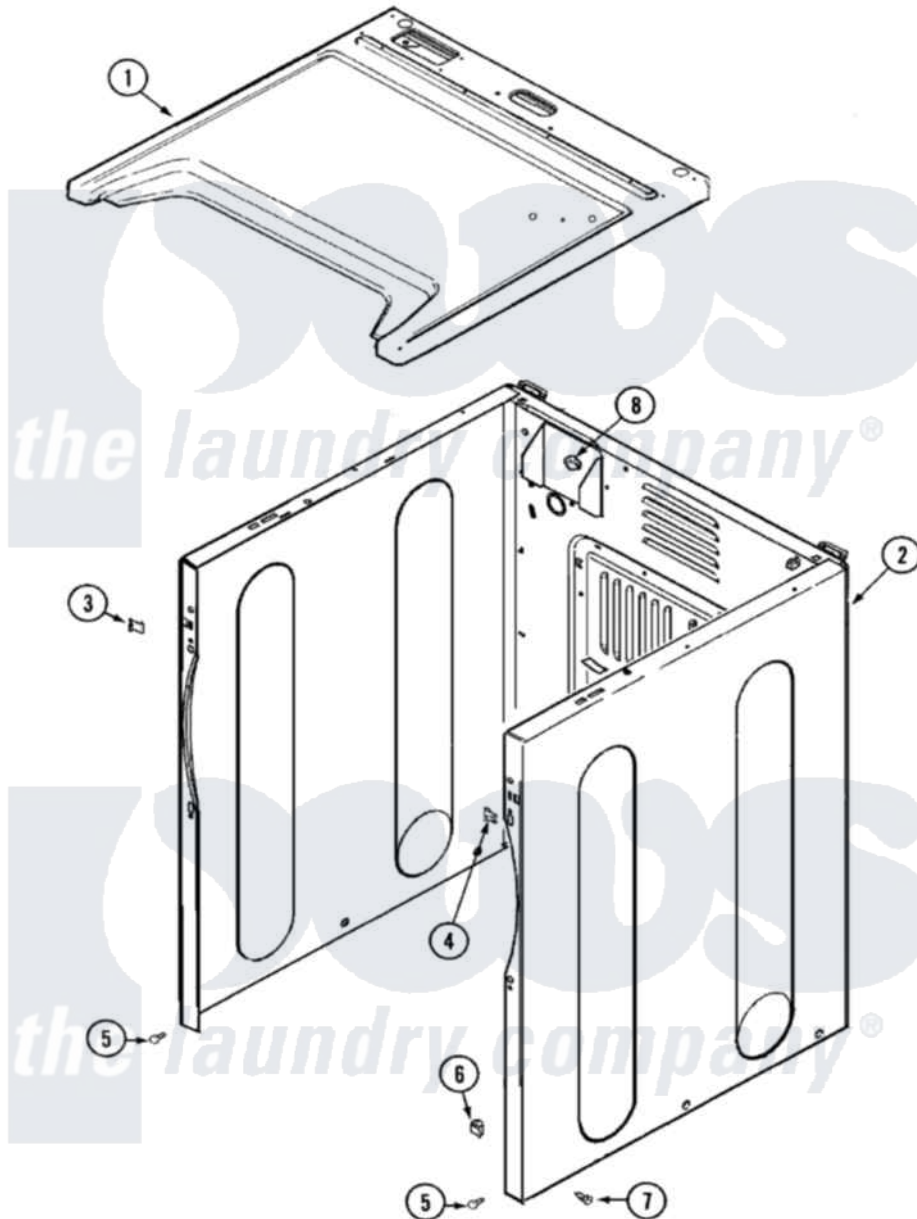

# Maytag MDG3500BWQ 01 - CABINET

Maytag Residential Maytag MDG3500BWQ Dryer Parts Parts Diagram 01 - CABINET  
 Click on the part number to view part

Item	Original Part Number	Replaced By	Status	Part Description
1	33002632		Not Available	COVER, TOP (BSQ-AS PK)
"	33002372		Not Available	COVER, TOP (BSQ)
2	<a href="#">33002625</a>			Cabinet, Assembly
"	<a href="#">33002373</a>			Cabinet
"	<a href="#">22003644</a>			Cabinet Assembly
3	<a href="#">22002049</a>			Clip Note: Clip, Front Panel
4	213280	<a href="#">204439</a>		Screw And Fstner Assembly
5	<a href="#">22001995</a>			Screw Note: Screw, Tumbler Front And Shroud
6	33002073	<a href="#">Y310376</a>		Clip, Door Switch Harness
7	22003409	<a href="#">213007</a>		Xfor Cabinet See Cabinet, Back
"	<a href="#">213007</a>			Xfor Cabinet See Cabinet, Back
8	<a href="#">Y310376</a>			Clip, Door Switch Harness