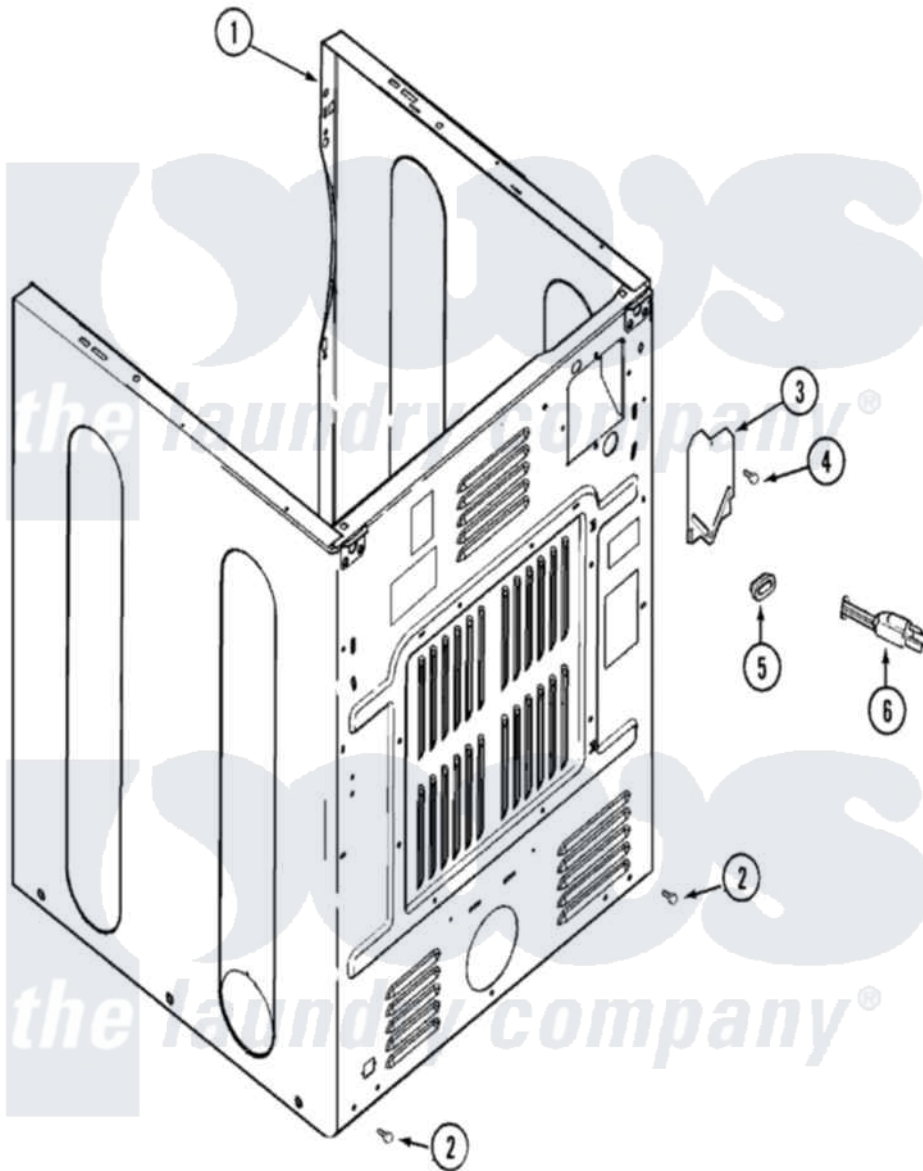

Maytag MDG3500BWQ 02 - CABINET-REAR

Maytag Residential Maytag MDG3500BWQ Dryer Parts Parts Diagram 02 - CABINET-REAR
 Click on the part number to view part

Item	Original Part Number	Replaced By	Status	Part Description
1	33002625			Cabinet, Assembly
"	33002373			Cabinet
"	22003644			Cabinet Assembly
"	22003367	22004095		Hinge, Plastic
"	22001995			Screw Note: Screw, Tumbler Front And Shroud
2	22001995			Screw Note: Screw, Tumbler Front And Shroud
3	33001795			Cover, Terminal Block
4	22001995			Screw Note: Screw, Tumbler Front And Shroud
5	33002053	211881		Grommet, Cord Part Not Used-Gas Models Only
6	33002494	33002778		Power Cord