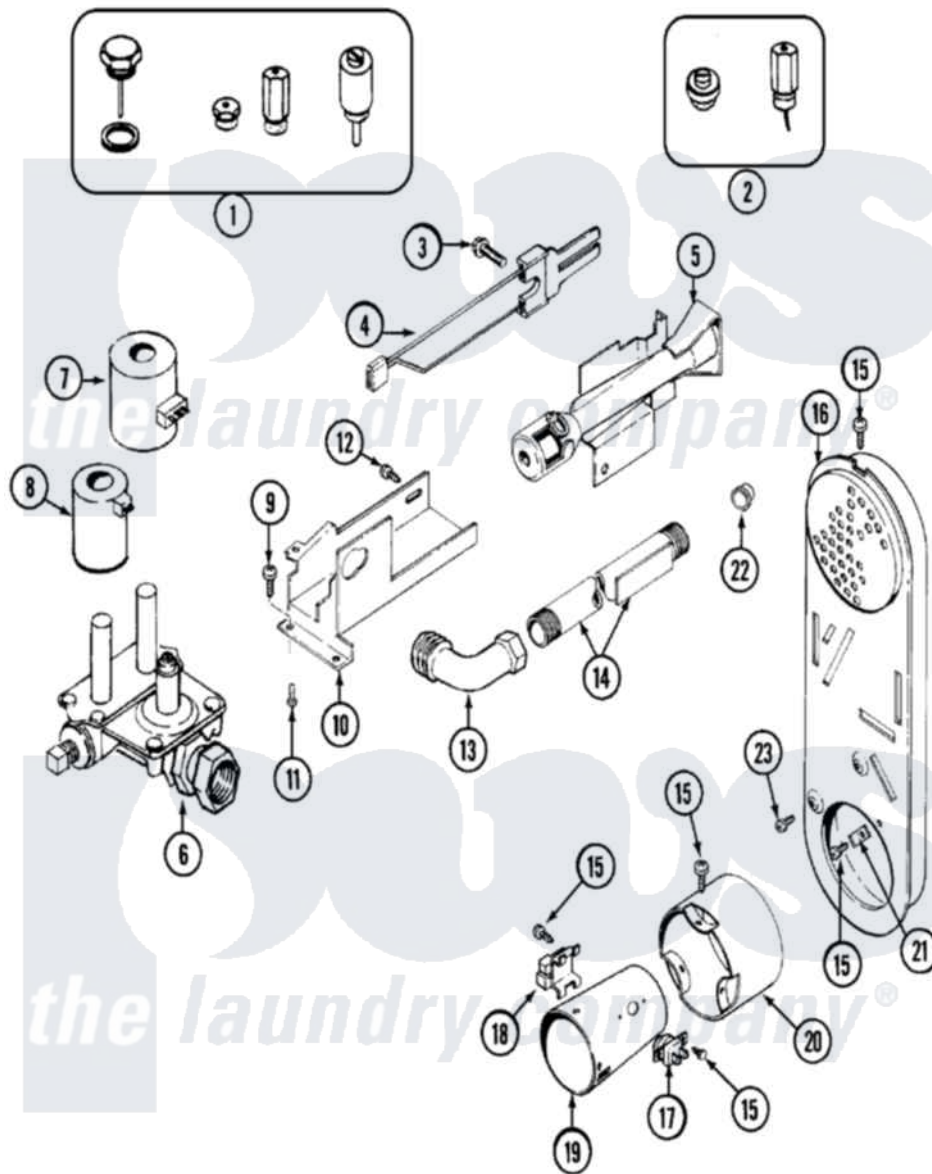

# Maytag MDG6657BWW 04 - GAS VALVE

Maytag Residential Maytag MDG6657BWW Dryer Parts Parts Diagram 04 - GAS VALVE  
 Click on the part number to view part

Item	Original Part Number	Replaced By	Status	Part Description
1	Y306195	<a href="#">MAL9000AXX</a>		LP Gas Con
3	<a href="#">304971</a>			Screw Note: Screw, Igniter
4	304970	<a href="#">4391996</a>		Ignitor
"	<a href="#">33002789</a>			Igniter Assembly
5	33002706	<a href="#">33002793</a>		Burner Assembly
6	<a href="#">306176</a>			Valve, Gas
7	<a href="#">306106</a>			Coil, Holding And Booster--W
8	306105	<a href="#">694540</a>		Coil, 60 Hz
9	<a href="#">Y313561</a>			Screw---NA
10	33001834		Not Available	BRACKET, GAS VALVE---NA
11	314082	<a href="#">90767</a>		Screw, 8A X 3/8 HeX Washer Head Tapping
12	Y310632	<a href="#">1163839</a>		Screw
13	33001842	<a href="#">3406051</a>		Elbow Union Assembly
14	<a href="#">33001735</a>			Pipe And Bracket Assembly Series 18 Not Needed Use Vavle

15	211294	<a href="#">90767</a>	Screw, 8A X 3/8 HeX Washer Head Tapping
16	33002765	Not Available	INLET DUCT ASSEMBLY (GAS)
"	33002765	Not Available	INLET DUCT ASSEMBLY (GAS)
17	<a href="#">303395</a>		Thermostat, Hi-Limit
18	Y303377	<a href="#">338906</a>	Radiant, Sensor
19	<a href="#">33001835</a>		Cone Assembly, Combustion
"	<a href="#">Y312890</a>		Retainer, Heater Chamber
"	211294	<a href="#">90767</a>	Screw, 8A X 3/8 HeX Washer Head Tapping
20	<a href="#">Y303841</a>		Cone, Extension
21	22001996	<a href="#">3370225</a>	Screw
"	211294	<a href="#">90767</a>	Screw, 8A X 3/8 HeX Washer Head Tapping
22	<a href="#">33001693</a>		Cap, Gas Pipe
23	211294	<a href="#">90767</a>	Screw, 8A X 3/8 HeX Washer Head Tapping