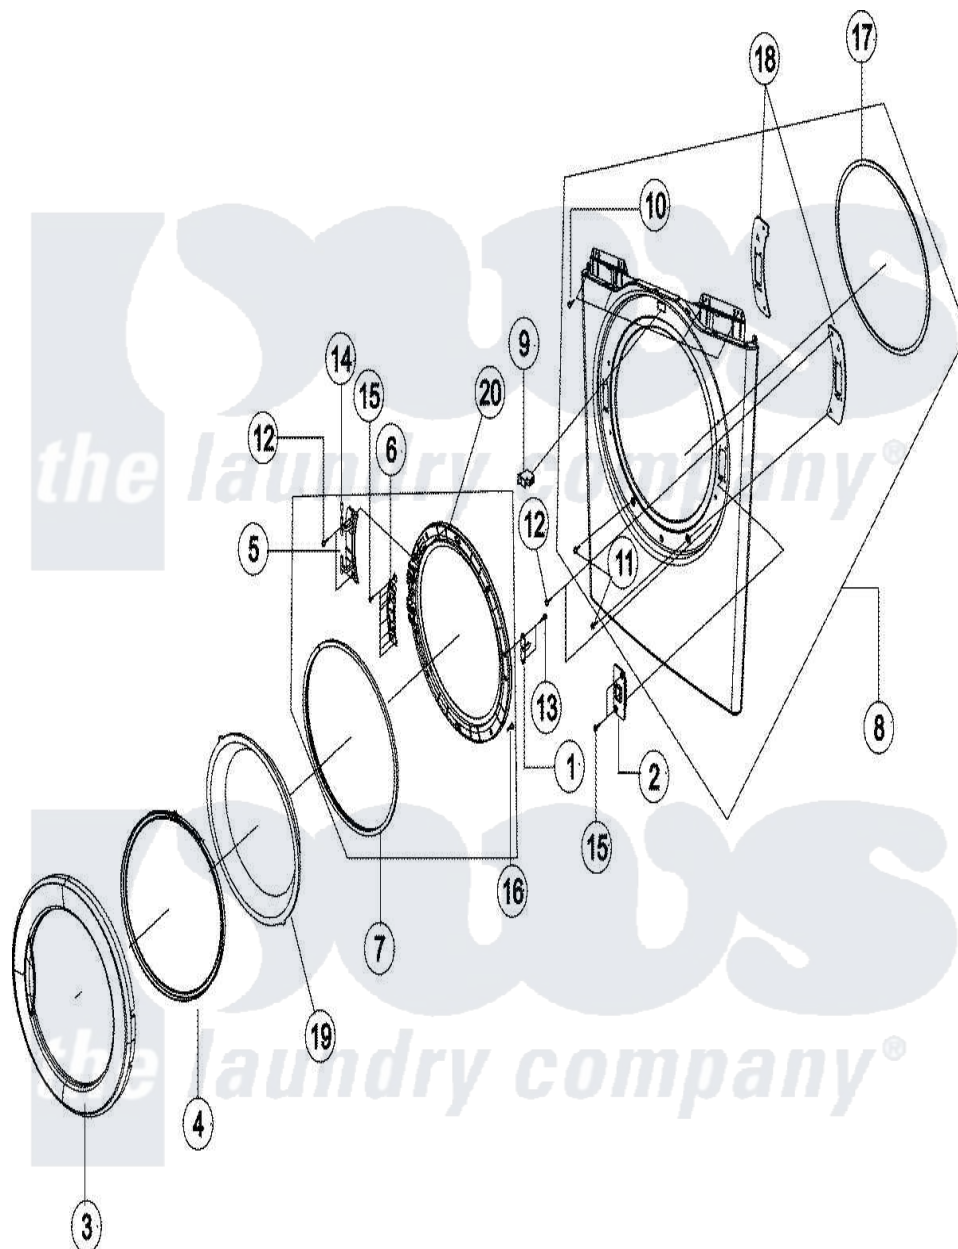

# Maytag MDG6700AWM 02 - DOOR - FRONT PANEL

Maytag [Residential Maytag MDG6700AWM Dryer Parts](#) Parts Diagram 02 - DOOR - FRONT PANEL  
 Click on the part number to view part

Item	Original Part Number	Replaced By	Status	Part Description
1	<a href="#">35001111</a>			Lever-Door
2	<a href="#">35001112</a>			Catch, Door Assembly
3	<a href="#">35001235</a>			Door-Outer Ring
4	<a href="#">35001236</a>			Door-Safety
5	<a href="#">35001115</a>			Hinge-Door
6	<a href="#">35001120</a>			Support-Hinge
7	35001122	<a href="#">35001250</a>		Seal-Door
8	<a href="#">35001237</a>			Assembly-Frame Front
9	<a href="#">35001125</a>			Door-Switch
10	<a href="#">34001211</a>			Screw-Pump Bracket
11	6002-001006		Not Available	SCREW
12	<a href="#">35001126</a>			Screw-Machine
13	6002-001204		Not Available	SCREW-TAPPING
14	<a href="#">35001127</a>			Bearing-Hinge
15	6002-000213		Not Available	Screw-Tapping (5)
16	<a href="#">6002-000525</a>			Screw-Tapping

17

[35001128](#)

Sponge-Epdm

18

[35001129](#)

Bracket-Hinge

19

[35001182](#)

Door-Glass

20

[35001183](#)

Holder-Glass