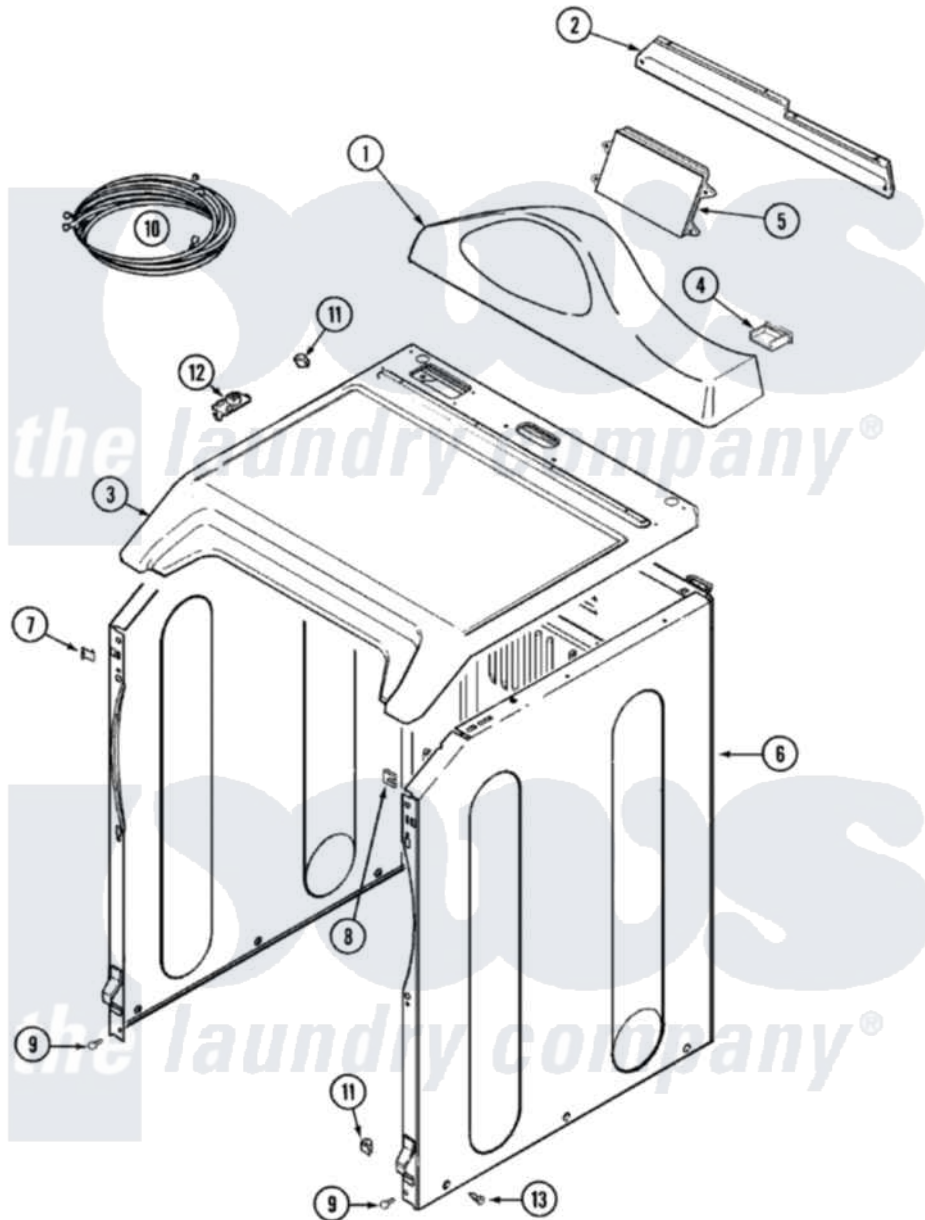

# Maytag MDG7500AWQ 02 - CONTROL PANEL & CABINET

Maytag Residential Maytag MDG7500AWQ Dryer Parts Parts Diagram 02 - CONTROL PANEL & CABINET  
 Click on the part number to view part

Item	Original Part Number	Replaced By	Status	Part Description
1	<a href="#">22003807</a>			Medallion, Console
"	<a href="#">22003241</a>			Console, Lcd W/Membrane
"	<a href="#">22003806</a>			Medallion, Console
"	<a href="#">22004443</a>			Lcd Console Assembly-BSQ - As Pack
2	Y22002339	<a href="#">8534058</a>		Screw
"	22003255	<a href="#">22003581</a>		Back, Console Panel
"	<a href="#">22003581</a>			Back, Console Panel
3	<a href="#">33002367</a>			Cover, Top
"	<a href="#">33002628</a>			Cover, Top
4	<a href="#">22003323</a>			Cover, Console Plug
5	33002641	<a href="#">33002886</a>		ConTrol Board Assy/Lcd As Pk T
"	33002684	<a href="#">33002886</a>		ConTrol Board Assy/Lcd As Pk T
"	33002562	<a href="#">33002886</a>		ConTrol Board Assy/Lcd As Pk T
"	33002716	<a href="#">33002886</a>		ConTrol Board Assy/Lcd As