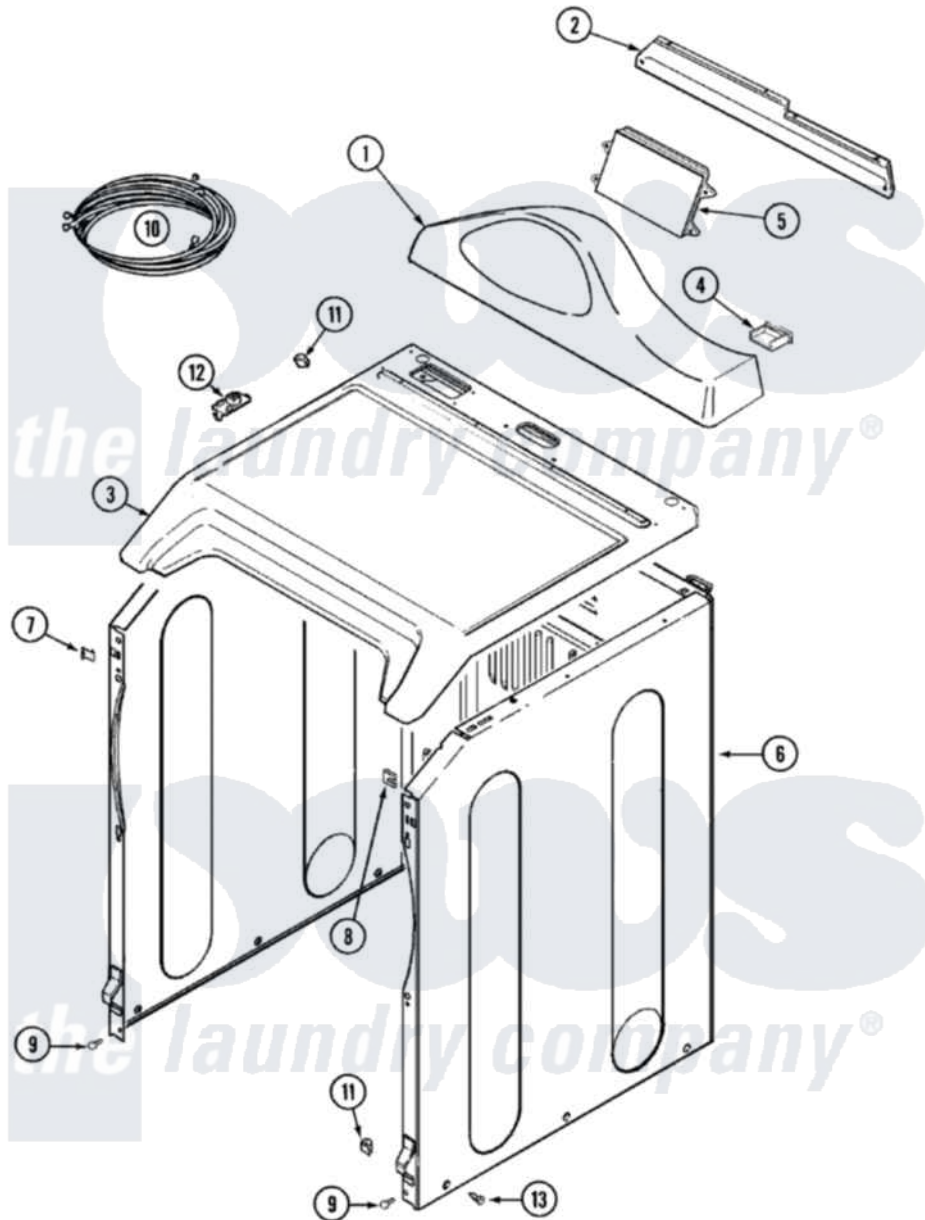

Maytag MDG7500AWW 02 - CONTROL PANEL & CABINET

Maytag [Residential Maytag MDG7500AWW Dryer Parts](#) Parts Diagram 02 - CONTROL PANEL & CABINET
 Click on the part number to view part

Item	Original Part Number	Replaced By	Status	Part Description
1	22003807			Medallion, Console
"	22003240			Console, Lcd W/Membrane
"	22003806			Medallion, Console
"	22004442			Lcd Console Assembly-White - As Pack
2	22003581			Back, Console Panel
"	22003255	22003581		Back, Console Panel
"	Y22002339	8534058		Screw
3	33002627			Cover, Top
"	33001865			Cover, Top
4	22003276			Cover, Console Plug
5	22002061	910187		Screw
"	22002061	910187		Screw
"	33002641	33002886		ConTrol Board Assy/Lcd As Pk T
"	33002684	33002886		ConTrol Board Assy/Lcd As Pk T

"	33002716	33002886	ConTrol Board Assy/Lcd As Pk T
"	33002761	33002886	ConTrol Board Assy/Lcd As Pk T
"	33002799	33002886	ConTrol Board Assy/Lcd As Pk T
"	33002799	33002886	ConTrol Board Assy/Lcd As Pk T
"	33002886		ConTrol Board Assy/Lcd As Pk T
"	33002562	33002886	ConTrol Board Assy/Lcd As Pk T
6	22003644		Cabinet Assembly
"	22002548	22003639	Cabinet Assembly
"	22003582	Not Available	CABINET, ASSY. (WHT-AS PK)
"	22003643		CABINET ASSY. (WHT AS PK)
7	22002049		Clip Note: Clip, Front Panel
8	213280	204439	Screw And Fstner Assembly
9	22001995		Screw Note: Screw, Tumbler Front And Shroud
10	33002955		Harness, Wire Lcd
"	33002955		Harness, Wire Lcd
"	33002549	33002613	Harness, Wire
"	33002613		Harness, Wire
11	22003298		Retainer, Wire
12	33001872	33002891	Pin, Locator
13	22003409	213007	Xfor Cabinet See Cabinet, Back
"	213007		Xfor Cabinet See Cabinet, Back
14	Y2201891	Not Available	MANUAL, USE & CARE
"	33002551	Not Available	MANUAL, USE & CARE (TRI-LCD)