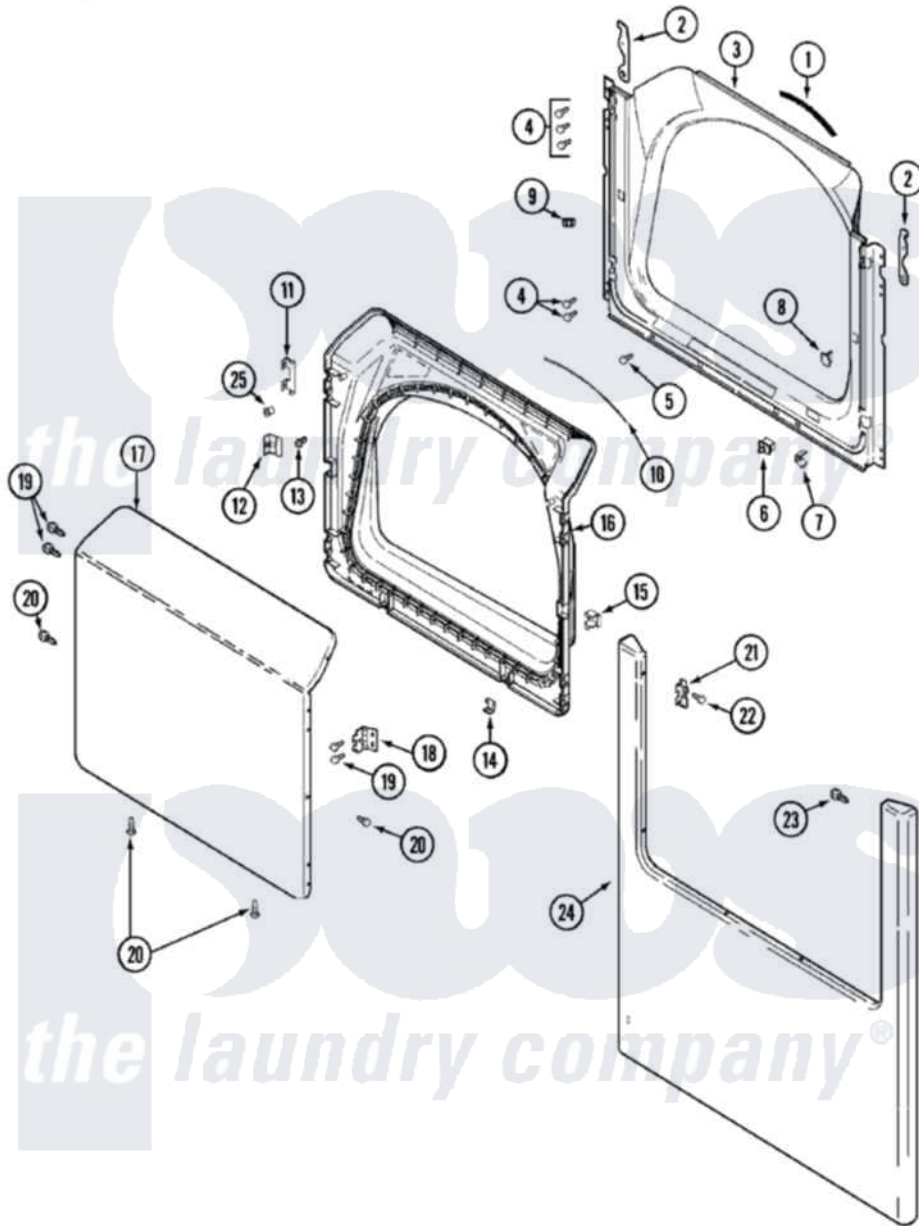

Maytag MDG7500AWW 03 - DOOR

Maytag [Residential Maytag MDG7500AWW Dryer Parts](#) Parts Diagram 03 - DOOR
 Click on the part number to view part

Item	Original Part Number	Replaced By	Status	Part Description
1	33001767			Seal, Shroud
2	33002386	33002597		Hook, Security
3	33001778			Shroud
4	22001995			Screw Note: Screw, Tumbler Front And Shroud
5	33001768			Screw, Shroud Note: Screw, Shroud And Outlet Duct
6	33001508	W10169313		Switch-Dor
7	33001760			Bracket, Hinge
8	33001174	LA-1003		Door Catch Kit
9	Y304578	LA-1003		Door Catch Kit
10	33002094			Seal, Door
11	22002038			Clip, Door
12	33001793			Bracket, Strike
13	33001761			Strike, Door
14	22002039			Clip, Door
15	33001763			Plug, Inner Door

16	33002544		Door, Inner W/Seal
"	22002039		Clip, Door
"	22002063		Screw No.8-18AB Wafer Head
17	22003242		Door, Outer W/Medallion
"	22001817		Sheet, Sound Damper
"	33001867		Pad, Front
18	33001759		Hinge, Door
19	22002062	98006631	Screw
20	22002063		Screw No.8-18AB Wafer Head
21	33001764		Cover, Hinge Hole
22	33001787		Screw, Hinge Note: Screw, Hinge Hole Cover
23	22002012		Screw, Hinge Note: Screw, Hinge Bracket
24	22002241	22002836	Panel, Front
25	33001771		Bushing, Inner Door