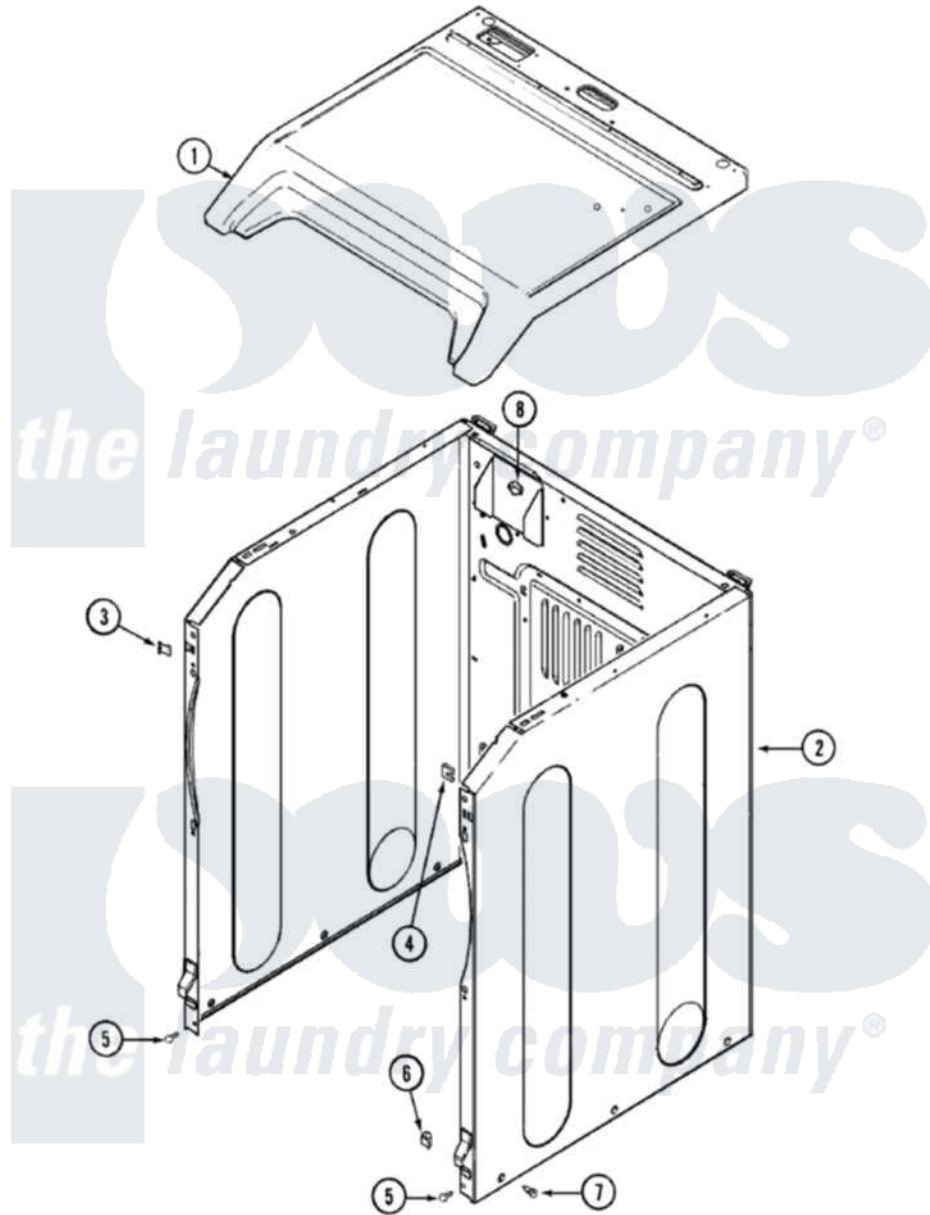

# Maytag MDG8057BWW 01 - CABINET-FRONT

Maytag [Residential Maytag MDG8057BWW Dryer Parts](#) Parts Diagram 01 - CABINET-FRONT  
 Click on the part number to view part

Item	Original Part Number	Replaced By	Status	Part Description
1	33001872	<a href="#">33002891</a>		Pin, Locator
"	<a href="#">33001865</a>			Cover, Top
2	22002548	<a href="#">22003639</a>		Cabinet Assembly
3	<a href="#">22002049</a>			Clip Note: Clip, Front Panel
4	213280	<a href="#">204439</a>		Screw And Fstner Assembly
5	<a href="#">22001995</a>			Screw Note: Screw, Tumbler Front And Shroud
6	<a href="#">Y310376</a>			Clip, Door Switch Harness
7	<a href="#">213007</a>			Xfor Cabinet See Cabinet, Back
8	<a href="#">Y310376</a>			Clip, Door Switch Harness