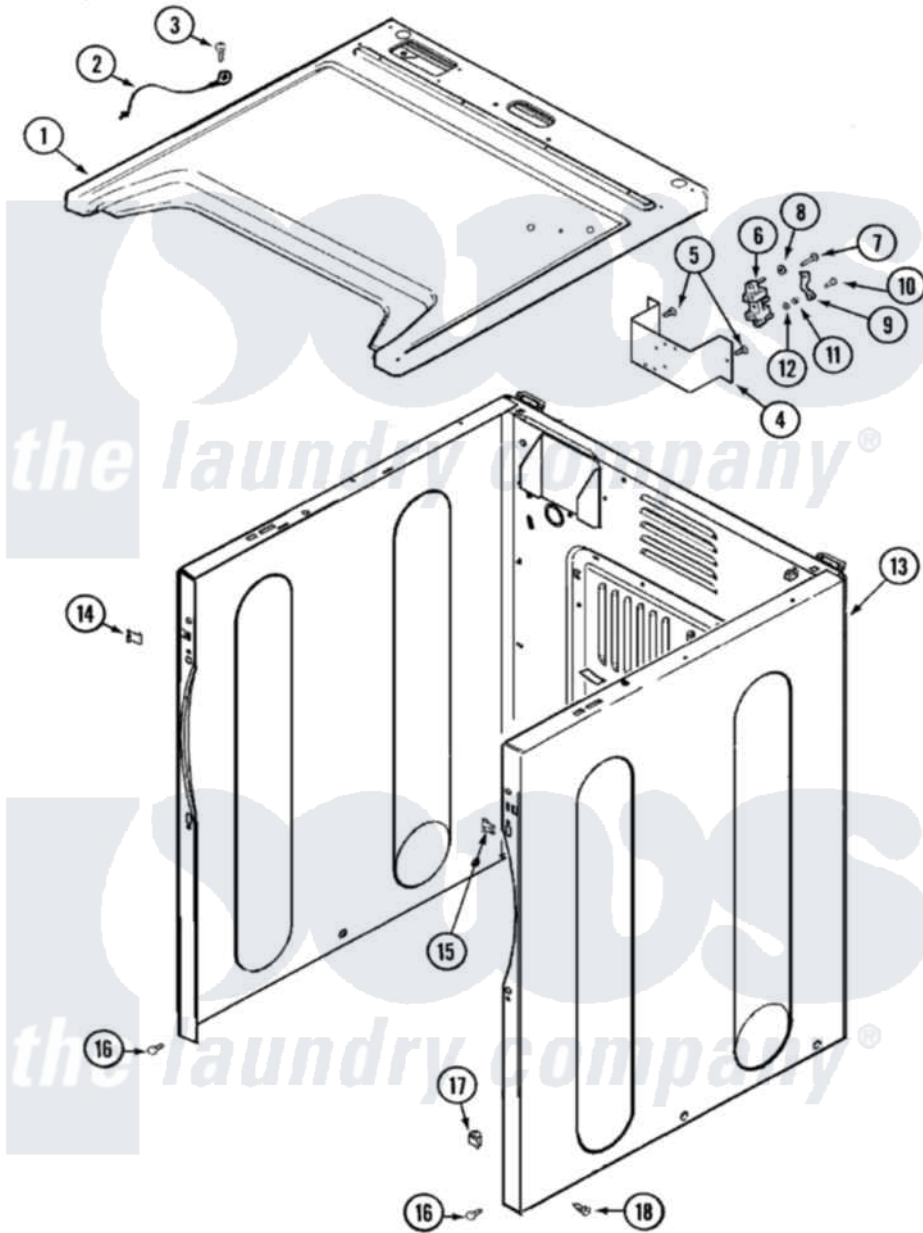

# Maytag MDG8506AWA 01 - CABINET

Maytag [Residential Maytag MDG8506AWA Dryer Parts](#) Parts Diagram 01 - CABINET  
 Click on the part number to view part

Item	Original Part Number	Replaced By	Status	Part Description
1	33001906		Not Available	COVER, TOP (ALM)---NA
13	33001898	<a href="#">33002373</a>		Cabinet
14	<a href="#">22002049</a>			Clip Note: Clip, Front Panel
15	213280	<a href="#">204439</a>		Screw And Fstner Assembly
16	<a href="#">22001995</a>			Screw Note: Screw, Tumbler Front And Shroud
17	<a href="#">Y310376</a>			Clip, Door Switch Harness
18	<a href="#">213007</a>			Xfor Cabinet See Cabinet, Back
19	<a href="#">Y310376</a>			Clip, Door Switch Harness