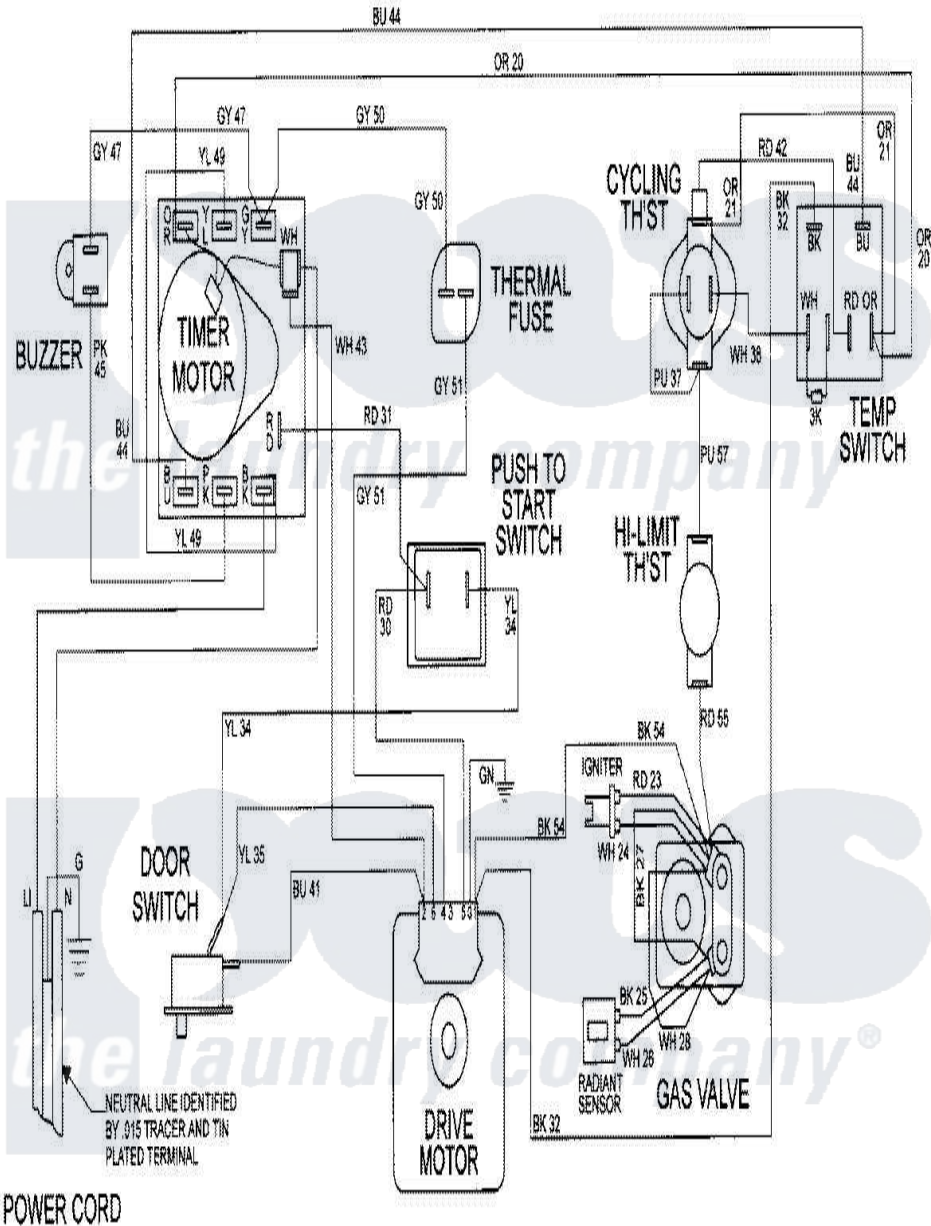

# Maytag MDG8506AWA 08 - WIRING INFORMATION

Maytag [Residential Maytag MDG8506AWA Dryer Parts](#) Parts Diagram 08 - WIRING INFORMATION  
 Click on the part number to view part

| Item | Original Part Number | Replaced By | Status        | Part Description   |
|------|----------------------|-------------|---------------|--------------------|
| NI   | 15002310             |             | Not Available | WIRING INFORMATION |