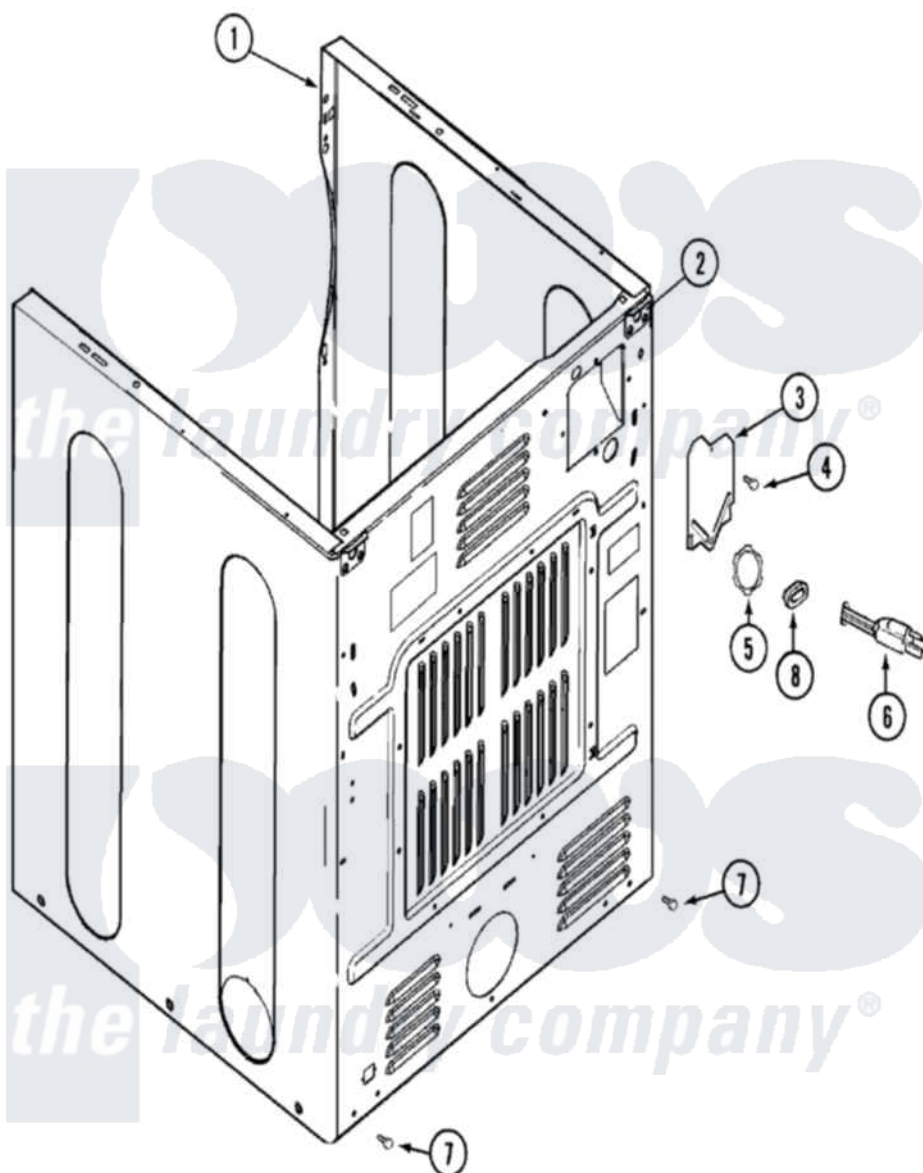

# Maytag MDG8506AWW 02 - CABINET-REAR

Maytag Residential Maytag MDG8506AWW Dryer Parts Parts Diagram 02 - CABINET-REAR  
 Click on the part number to view part

Item	Original Part Number	Replaced By	Status	Part Description
1	<a href="#">33001897</a>			Cabinet
2	33001827		Not Available	BRACKET, CABINET HINGE
3	<a href="#">33001795</a>			Cover, Terminal Block
4	<a href="#">22001995</a>			Screw Note: Screw, Tumbler Front And Shroud
6	33001246		Not Available	CORD, POWER
7	<a href="#">22001995</a>			Screw Note: Screw, Tumbler Front And Shroud
8	<a href="#">211881</a>			Grommet, Cord Part Not Used- Gas Models Only