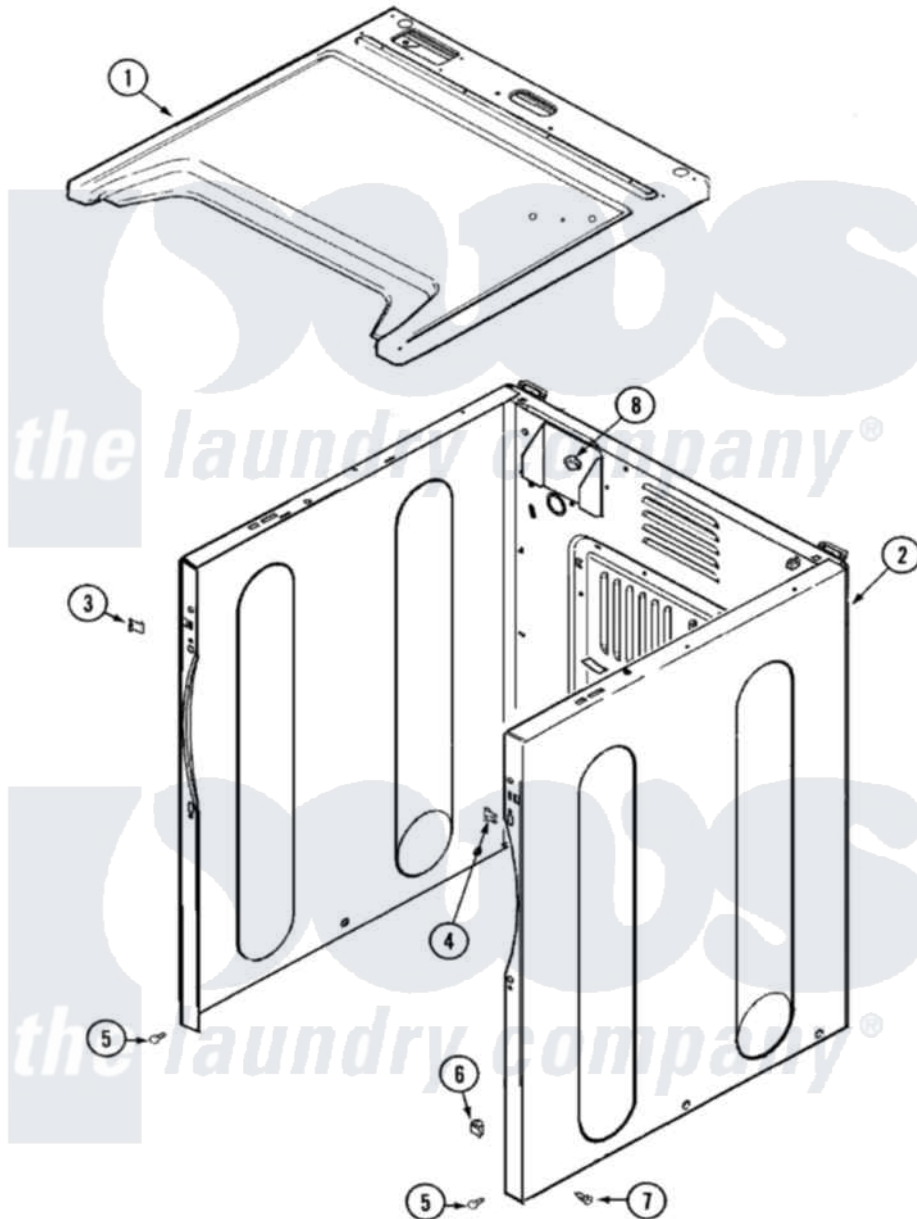

# Maytag MDG9206AWW 01 - CABINET-FRONT

Maytag [Residential Maytag MDG9206AWW Dryer Parts](#) Parts Diagram 01 - CABINET-FRONT  
 Click on the part number to view part

Item	Original Part Number	Replaced By	Status	Part Description
1	<a href="#">33001896</a>			Cover, Top
2	<a href="#">33001897</a>			Cabinet
3	<a href="#">22002049</a>			Clip Note: Clip, Front Panel
4	213280	<a href="#">204439</a>		Screw And Fstner Assembly
5	<a href="#">22001995</a>			Screw Note: Screw, Tumbler Front And Shroud
6	<a href="#">Y310376</a>			Clip, Door Switch Harness
7	<a href="#">213007</a>			Xfor Cabinet See Cabinet, Back
8	<a href="#">Y310376</a>			Clip, Door Switch Harness