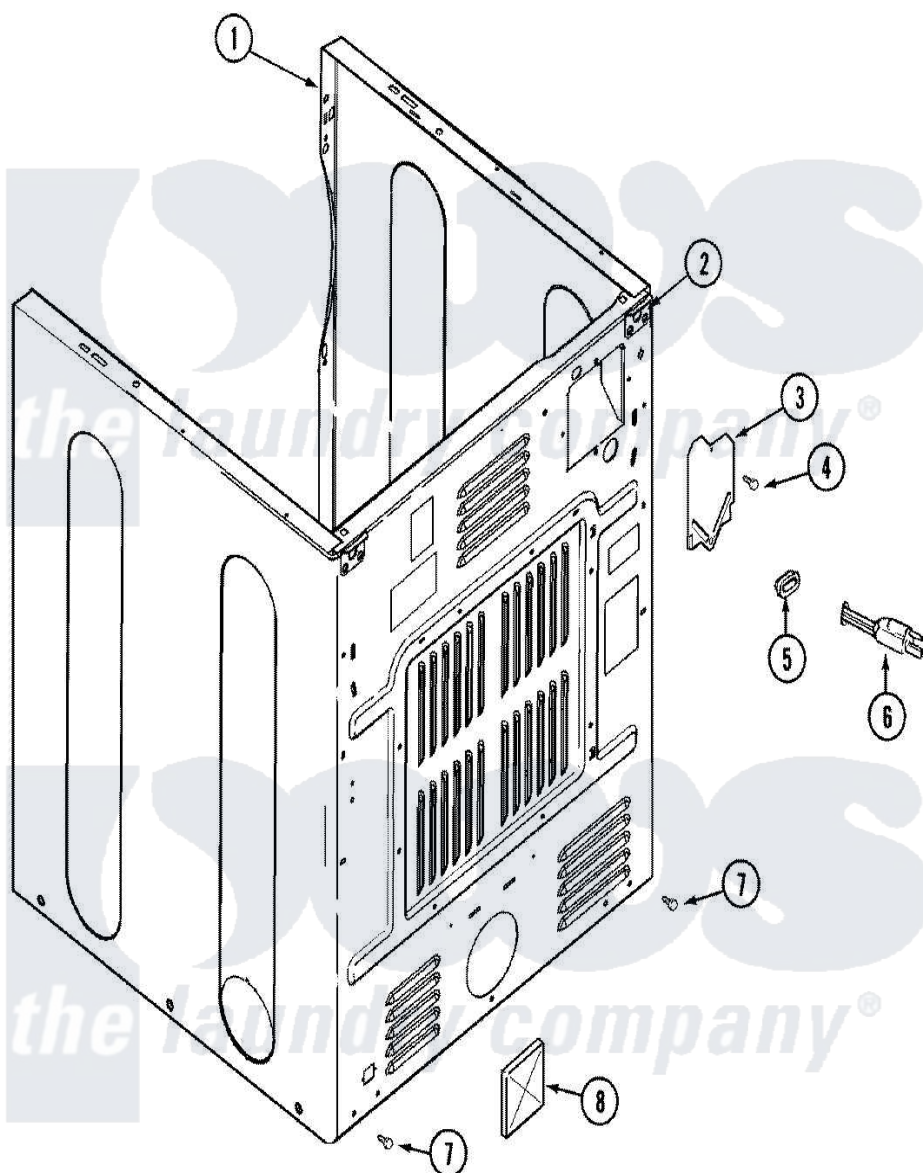

Maytag MDG9206AWW 02 - CABINET-REAR

Maytag Residential Maytag MDG9206AWW Dryer Parts Parts Diagram 02 - CABINET-REAR
 Click on the part number to view part

Item	Original Part Number	Replaced By	Status	Part Description
1	33001897			Cabinet
2	33001827		Not Available	BRACKET, CABINET HINGE
3	33001795			Cover, Terminal Block
4	22001995			Screw Note: Screw, Tumbler Front And Shroud
5	211881			Grommet, Cord Part Not Used-Gas Models Only
6	33001246		Not Available	CORD, POWER
7	22001995			Screw Note: Screw, Tumbler Front And Shroud